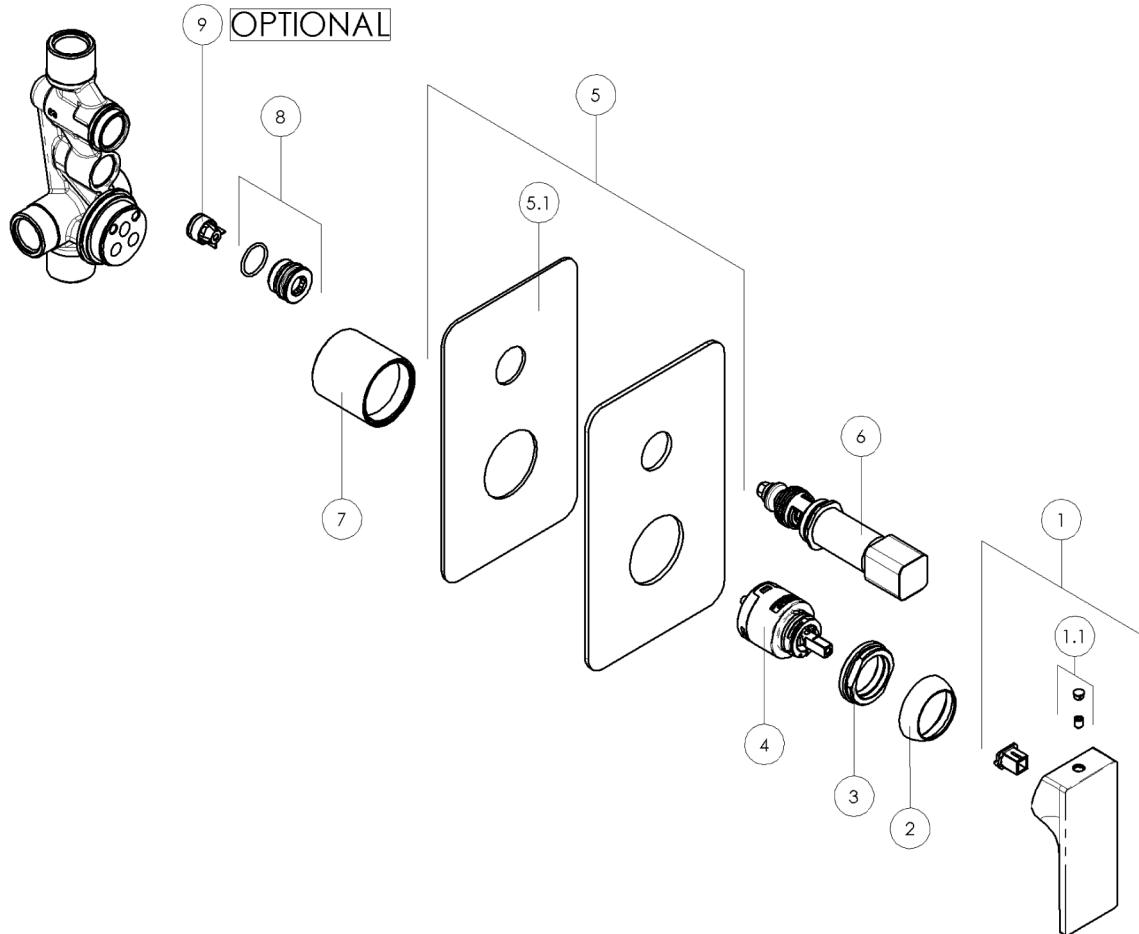

## Milli Zato Shower Mixer and Diverter Brushed Nickel

2269841

No.	Description	Code
1	Single Control Lever (Brushed Nickel)	-RLE187/88IX
1.1	Index Button	-RTAK0001
2	Nobili Cartridge Cover Ring Nut	-RGH218/25IX
3	Nobili Cartridge Fixing Ring Nut	9506347
4	Cartridge 35cm	-RCR352
5	Cover Plate (Brushed Nickel)	-RRO131/26IX
5.1	Gasket For Cover Plate	-RGU90030
6	Loop Diverter (Brushed Nickel)	-RDE160/43IX
7	Brass Ring (Brushed Nickel)	-RAN227/89IX
8	Stopper M20x1	-RTA81101
9	Kit 10 No Return Valves Ø15	-RVR28