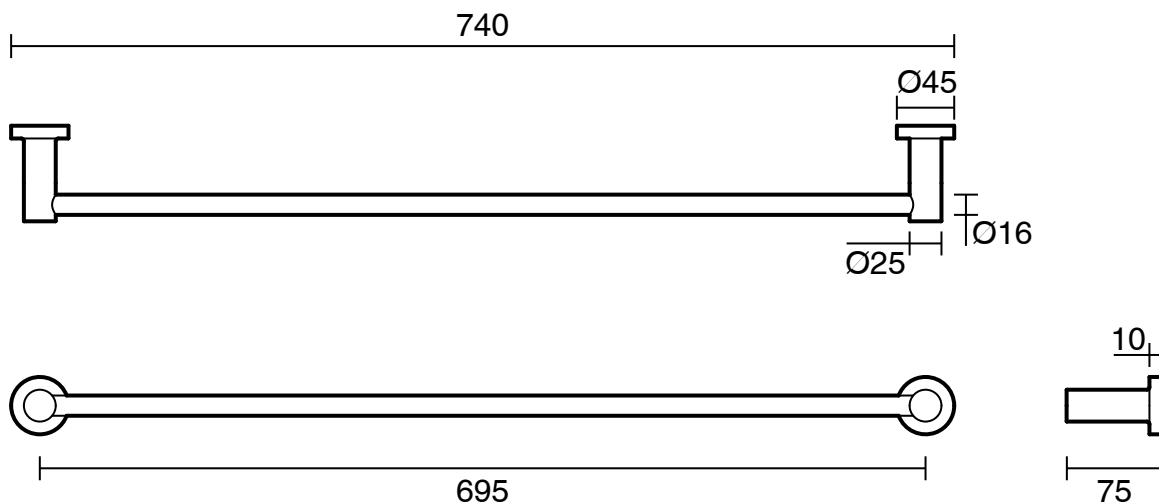

SUSSEX

Sussex Scala Single Towel Rail 700mm Chrome

2261347

SPECIFICATIONS

Recommended Use	Residential;Commercial
Colour Finish	Polished Chrome
Primary Material	Brass

WARRANTY

Residential Use (Years)	40
Commercial Use (Years)	10

Please refer to Sussex Warranty page for full Terms and Conditions

Dimensions are nominal measurements only.

CLEANING RECOMMENDATIONS:

We recommend the use of soapy water or approved cleaners. This product should not be cleaned with abrasive materials. Damage caused by any improper treatment is not covered by the product warranty. Refer to Warranty Conditions

Disclaimer: Products in this specification manual must by regulation be installed by licensed and registered trade people. The manufacturer/distributor reserves the right to vary specifications or delete models from their range without prior notification. Dimensions are nominal measurements only. Dimensions and set-outs listed are correct at time of publication however the manufacturer/distributor takes no responsibility for printing errors.

Published 01/04/2026

To see the complete Sussex range go to www.reece.com.au