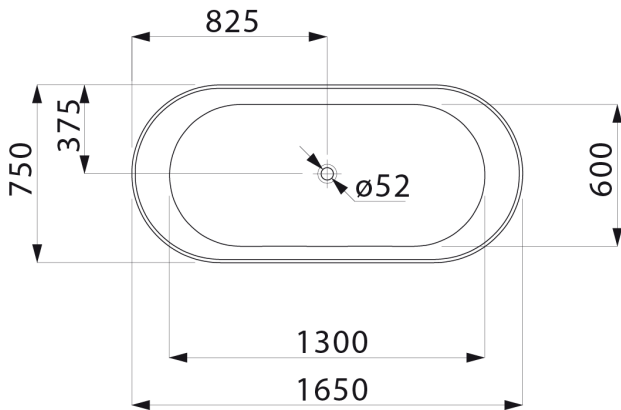

LAUFEN Pro Freestanding Bath with Overflow 1650x750 White

9510102

SPECIFICATIONS

Recommended Use	Domestic, Hotel & Commercial
Material	Marbond
Colour	White
Capacity	253 ltr
Weight	90 kg
Overflow Configuration	Overflow
Plug & Waste	Sold Separately

WARRANTY

Warranty - Domestic Use	15 Years
Spare Parts & Labour	12 Months

Please refer to Warranty Page for full Terms and Conditions

Dimensions are nominal measurements only.

CLEANING RECOMMENDATIONS:

We recommend the use of soapy water or approved cleaners. This product should not be cleaned with abrasive materials. Damage caused by any improper treatment is not covered by the product warranty. Refer to Warranty Conditions

Disclaimer: Products in this specification manual must by regulation be installed by licensed and registered trade people. The manufacturer/distributor reserves the right to vary specifications or delete models from their range without prior notification. Dimensions are nominal measurements only. Dimensions and set-outs listed are correct at time of publication however the manufacturer/distributor takes no responsibility for printing errors.

Published 04/11/2020

To see the complete LAUFEN range go to www.reece.com.au