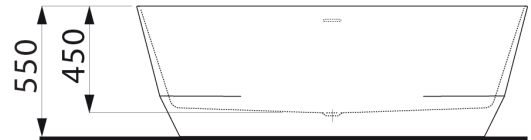

LAUFEN Pro Freestanding Bath with Overflow 1650x750 White

9510102

SPECIFICATIONS

Recommended Use	Domestic, Hotel & Commercial
Material	Marbond
Colour	White
Capacity	253 ltr
Weight	90 kg
Overflow Configuration	Overflow
Plug & Waste	Sold Separately

WARRANTY

Warranty - Domestic Use	15 Years
Spare Parts & Labour	12 Months

Please refer to Warranty Page for full Terms and Conditions

Dimensions are nominal measurements only.

CLEANING RECOMMENDATIONS:

We recommend the use of soapy water or approved cleaners. This product should not be cleaned with abrasive materials. Damage caused by any improper treatment is not covered by the product warranty. Refer to Warranty Conditions

Disclaimer: Products in this specification manual must by regulation be installed by licensed and registered trade people. The manufacturer/distributor reserves the right to vary specifications or delete models from their range without prior notification. Dimensions are nominal measurements only. Dimensions and set-outs listed are correct at time of publication however the manufacturer/distributor takes no responsibility for printing errors.

Published 04/11/2020

To see the complete LAUFEN range go to www.reece.com.au