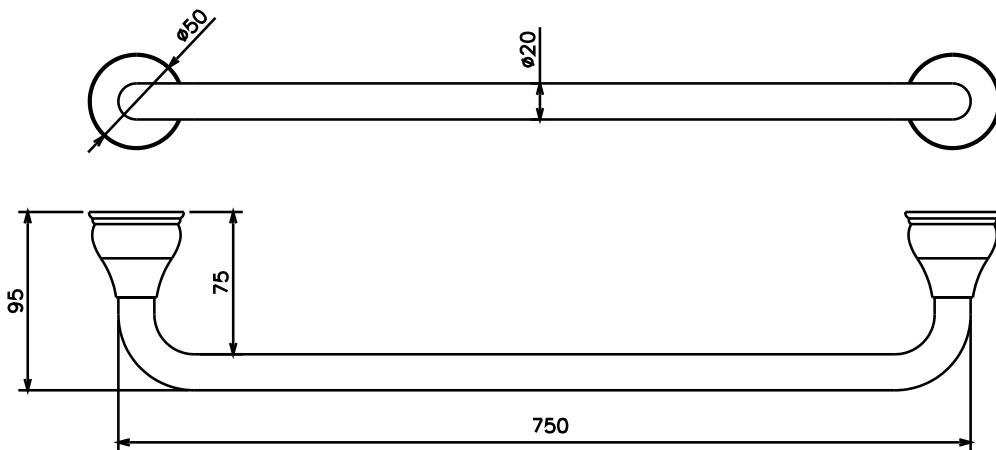

Milli Monument Edit Single Towel Rail 750mm Brushed Gunmetal

2265566

SPECIFICATIONS

Recommended Use	Domestic, Hotel & Commercial
Colour	Brushed Gunmetal
Material	Brass

WARRANTY

Replacement Only - Domestic Use 15 Years

Please refer to Warranty Page for full Terms and Conditions

Dimensions are nominal measurements only.

CLEANING RECOMMENDATIONS:

We recommend the use of soapy water or approved cleaners. This product should not be cleaned with abrasive materials. Damage caused by any improper treatment is not covered by the product warranty. Refer to Warranty Conditions

Disclaimer: Products in this specification manual must by regulation be installed by licensed and registered trade people. The manufacturer/distributor reserves the right to vary specifications or delete models from their range without prior notification. Dimensions are nominal measurements only. Dimensions and set-outs listed are correct at time of publication however the manufacturer/distributor takes no responsibility for printing errors.

Published 28/03/2022

To see the complete Milli range go to www.reece.com.au