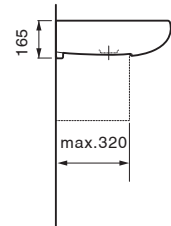

LAUFEN Alessi One Wall Basin Left Hand Basin 1 Taphole 1200mm

9506666

SPECIFICATIONS

Recommended Use	Domestic;Hotel;Commercial
Material	Vitreous China
Basin Colour	White
Bowl Capacity (L)	5.3
Weight (kg)	28
Taphole Configuration	One
Overflow Included	No
Plug & Waste Included	No

WARRANTY

Warranty - Domestic Use (Years)	15
Spare Parts & Labour (Years)	1

Please refer to Warranty Page for full Terms and Conditions