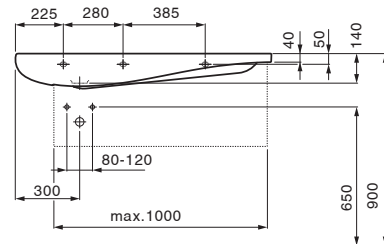

LAUFEN Alessi One Wall Basin Left Hand Basin 1 Taphole 1200mm

9506666

SPECIFICATIONS

Recommended Use	Domestic;Hotel;Commercial
Material	Vitreous China
Basin Colour	White
Bowl Capacity (L)	5.3
Weight (kg)	28
Taphole Configuration	One
Overflow Included	No
Plug & Waste Included	No

WARRANTY

Warranty - Domestic Use (Years)	15
Spare Parts & Labour (Years)	1

Please refer to Warranty Page for full Terms and Conditions

Dimensions are nominal measurements only.

CLEANING RECOMMENDATIONS:

We recommend the use of soapy water or approved cleaners. This product should not be cleaned with abrasive materials. Damage caused by any improper treatment is not covered by the product warranty. Refer to Warranty Conditions

Disclaimer: Products in this specification manual must by regulation be installed by licensed and registered trade people. The manufacturer/distributor reserves the right to vary specifications or delete models from their range without prior notification. Dimensions are nominal measurements only. Dimensions and set-outs listed are correct at time of publication however the manufacturer/distributor takes no responsibility for printing errors.

Published 27/03/2025

To see the complete LAUFEN range go to
www.reece.com.au