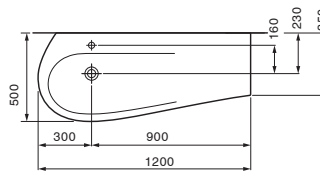

LAUFEN Alessi One Wall Basin Left Hand Basin 1 Taphole 1200mm

9506666

SPECIFICATIONS

Recommended Use	Domestic;Hotel;Commercial
Material	Vitreous China
Basin Colour	White
Bowl Capacity (L)	5.3
Weight (kg)	28
Taphole Configuration	One
Overflow Included	No
Plug & Waste Included	No

WARRANTY

Warranty - Domestic Use (Years)	15
Spare Parts & Labour (Years)	1

Please refer to Warranty Page for full Terms and Conditions

Dimensions are nominal measurements only.

CLEANING RECOMMENDATIONS:

We recommend the use of soapy water or approved cleaners. This product should not be cleaned with abrasive materials. Damage caused by any improper treatment is not covered by the product warranty. Refer to Warranty Conditions

Disclaimer: Products in this specification manual must by regulation be installed by licensed and registered trade people. The manufacturer/distributor reserves the right to vary specifications or delete models from their range without prior notification. Dimensions are nominal measurements only. Dimensions and set-outs listed are correct at time of publication however the manufacturer/distributor takes no responsibility for printing errors.

Published 27/03/2025

To see the complete LAUFEN range go to
www.reece.com.au