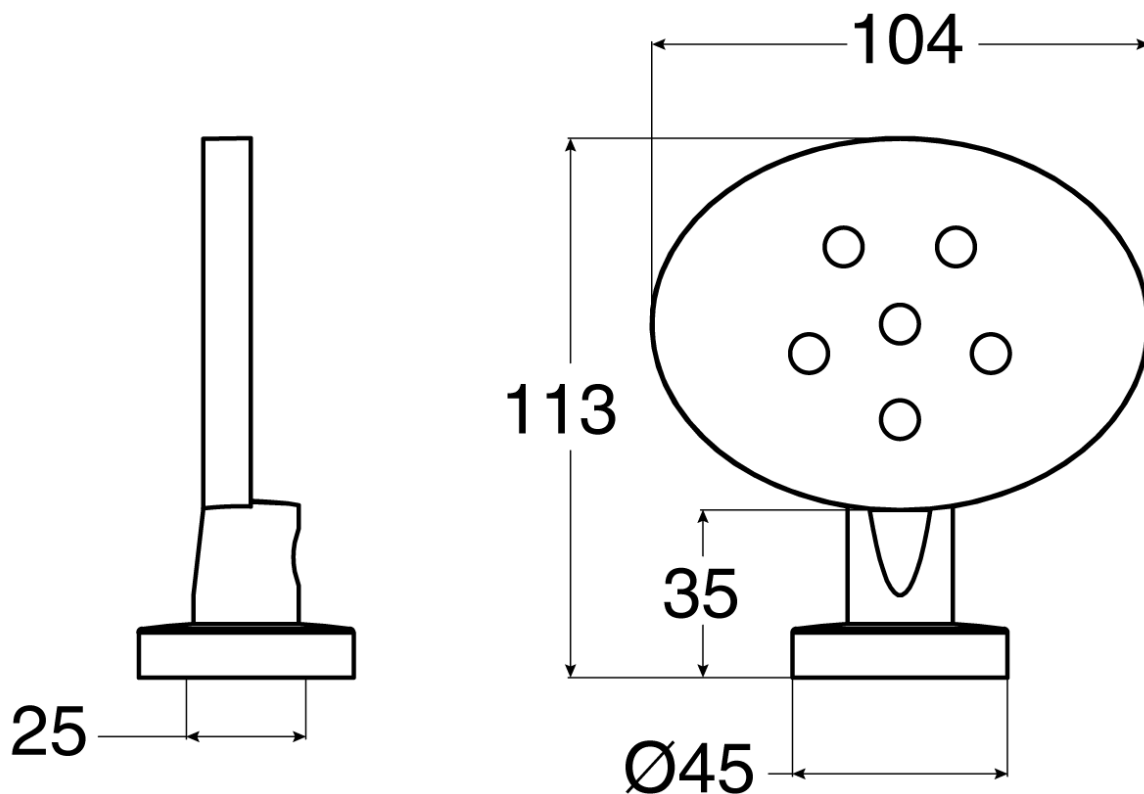

Posh Solus MK2 Soap Dish Chrome

9506578

SPECIFICATIONS

Recommended Use	Domestic, Hotel & Commercial
Colour	Chrome

WARRANTY

Domestic Use Replacement Only	10 Years
-------------------------------	----------

Please refer to Warranty Page for full Terms and Conditions

Disclaimer: Products in this specification manual must by regulation be installed by licensed and registered trade people. The manufacturer/distributor reserves the right to vary specifications or delete models from their range without prior notification. Dimensions are nominal measurements only. Dimensions and set-outs listed are correct at time of publication however the manufacturer/distributor takes no responsibility for printing errors.