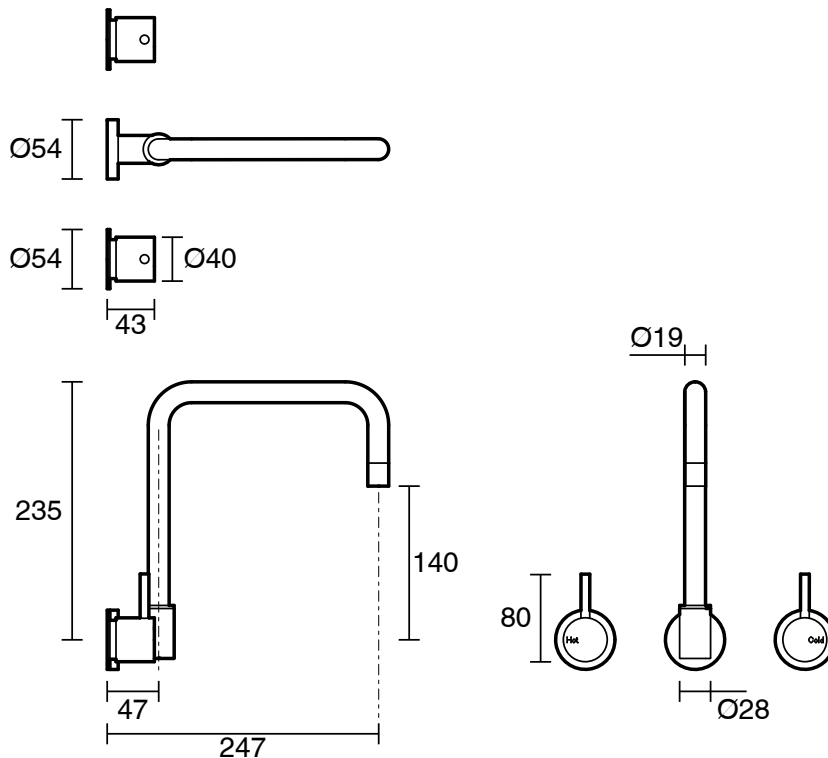

## Sussex Scala Wall Sink Set Square LUX PVD Brushed Platinum Gold (3 Star)

2268284

SPECIFICATIONS	
Recommended Use	Residential;Commercial
Colour Finish	Brushed Platinum Gold
Primary Material	DR Brass
Recommended Pressure Range	150 - 500 kPa as per AS3500
Max Continuous Working Temperature (deg C)	65
Min Continuous Working Temperature (deg C)	1
WARRANTY	
Residential Use (Years)	40
Commercial Use (Years)	10
<i>Please refer to Sussex Warranty page for full Terms and Conditions</i>	

Dimensions are nominal measurements only.

**Disclaimer:** Products in this specification manual must by regulation be installed by licensed and registered trade people. The manufacturer/distributor reserves the right to vary specifications or delete models from their range without prior notification. Dimensions are nominal measurements only. Dimensions and set-outs listed are correct at time of publication however the manufacturer/distributor takes no responsibility for printing errors.