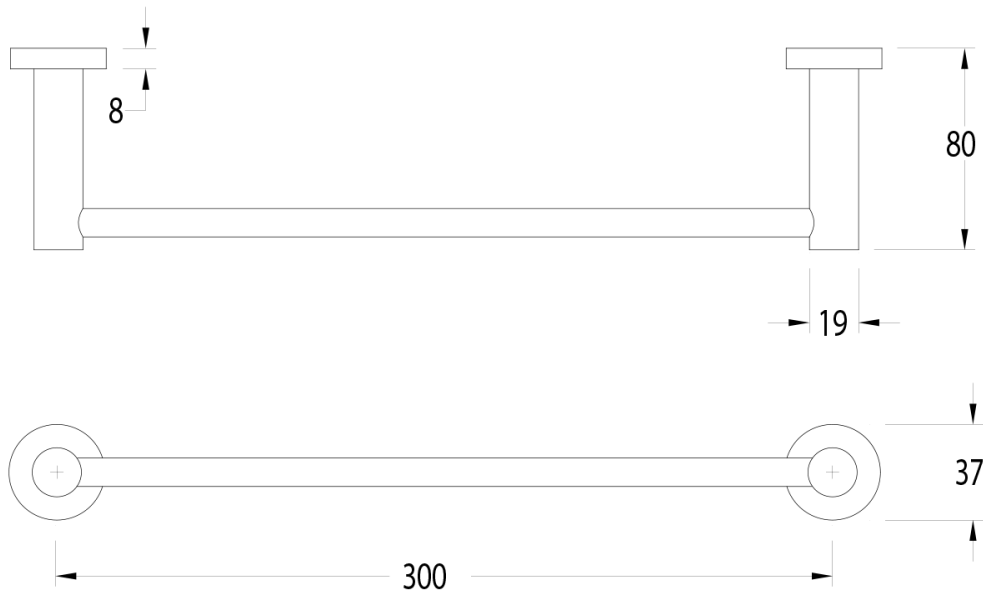

Milli Mood Edit Guest Towel Rail 300mm Brushed Nickel

2299204

SPECIFICATIONS

Recommended Use	Domestic, Hotel & Commercial
Colour	Brushed Nickel
Material	DR Brass

WARRANTY

Replacement Only - Domestic Use 15 Years

Please refer to Warranty Page for full Terms and Conditions

Dimensions are nominal measurements only.

CLEANING RECOMMENDATIONS:

We recommend the use of soapy water or approved cleaners. This product should not be cleaned with abrasive materials. Damage caused by any improper treatment is not covered by the product warranty. Refer to Warranty Conditions

Disclaimer: Products in this specification manual must by regulation be installed by licensed and registered trade people. The manufacturer/distributor reserves the right to vary specifications or delete models from their range without prior notification. Dimensions are nominal measurements only. Dimensions and set-outs listed are correct at time of publication however the manufacturer/distributor takes no responsibility for printing errors.

Published 28/03/2022

To see the complete Milli range go to www.reece.com.au