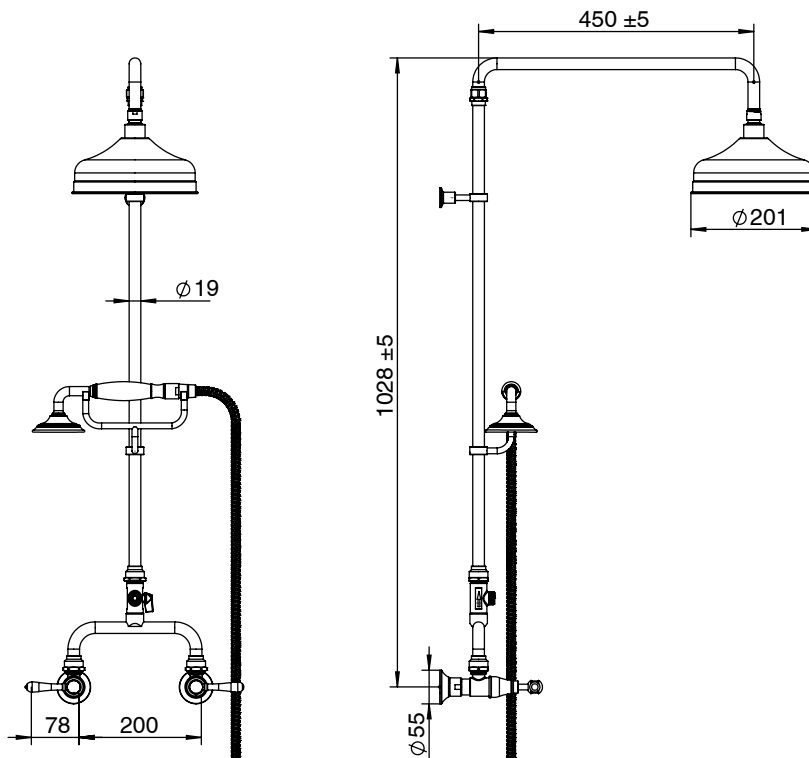

Milli Monument Edit Exposed Twin Telephone Shower Set Lever Handles Brushed Gunmetal (3 Star)

4204522

SPECIFICATIONS

Recommended Use	Domestic, Hotel & Commercial
Colour	Brushed Gunmetal
Finish	Brushed
Material	DR Brass
Recommended Pressure Range	150 - 500 kPa
Maximum Continuous Working Temperature	80 deg C
Suitable for Storage Tank Hot Water	Yes
Suitable for Continuous Flow Hot Water	Yes
Suitable for Gravity Feed Hot Water	No

WARRANTY

Warranty - Domestic Use	15 Years
Spare Parts & Labour	12 Months

Please refer to Warranty Page for full Terms and Conditions

Dimensions are nominal measurements only.

CLEANING RECOMMENDATIONS:

We recommend the use of soapy water or approved cleaners. This product should not be cleaned with abrasive materials. Damage caused by any improper treatment is not covered by the product warranty. Refer to Warranty Conditions

Disclaimer: Products in this specification manual must by regulation be installed by licensed and registered trade people. The manufacturer/distributor reserves the right to vary specifications or delete models from their range without prior notification. Dimensions are nominal measurements only. Dimensions and set-outs listed are correct at time of publication however the manufacturer/distributor takes no responsibility for printing errors.

Published 05/10/2022

To see the complete Milli range go to www.reece.com.au