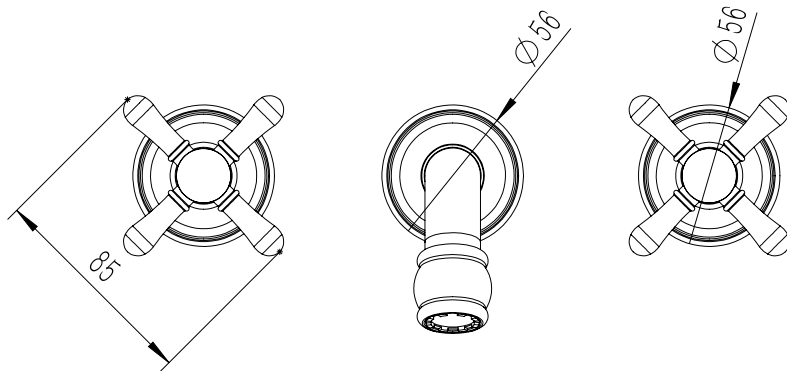

WARRANTY

Warranty - Domestic Use	15 Years
Spare Parts & Labour	12 Months

Please refer to Warranty Page for full Terms and Conditions

Dimensions are nominal measurements only.

CLEANING RECOMMENDATIONS:

We recommend the use of soapy water or approved cleaners. This product should not be cleaned with abrasive materials. Damage caused by any improper treatment is not covered by the product warranty. Refer to Warranty Conditions

Disclaimer: Products in this specification manual must by regulation be installed by licensed and registered trade people. The manufacturer/distributor reserves the right to vary specifications or delete models from their range without prior notification. Dimensions are nominal measurements only. Dimensions and set-outs listed are correct at time of publication however the manufacturer/distributor takes no responsibility for printing errors.

Published 01/06/2020

To see the complete Milli range go to www.reece.com.au