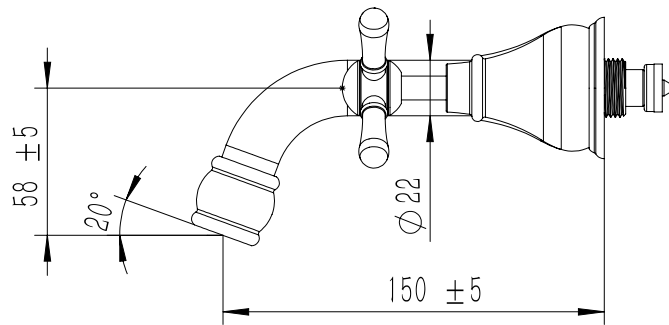

WARRANTY

Warranty - Domestic Use	15 Years
Spare Parts & Labour	12 Months

Please refer to Warranty Page for full Terms and Conditions

Dimensions are nominal measurements only.

CLEANING RECOMMENDATIONS:

We recommend the use of soapy water or approved cleaners. This product should not be cleaned with abrasive materials. Damage caused by any improper treatment is not covered by the product warranty. Refer to Warranty Conditions

Disclaimer: Products in this specification manual must by regulation be installed by licensed and registered trade people. The manufacturer/distributor reserves the right to vary specifications or delete models from their range without prior notification. Dimensions are nominal measurements only. Dimensions and set-outs listed are correct at time of publication however the manufacturer/distributor takes no responsibility for printing errors.

Published 01/06/2020

To see the complete Milli range go to www.reece.com.au