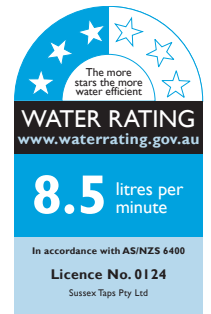

SUSSEX

Sussex Pure Hi-Rise Shower Square with 250mm Shower Head PVD Brushed Gunmetal (3 Star)

9511841

SPECIFICATIONS

Recommended Use	Residential;Commercial
Colour Finish	Brushed Smoke Gunmetal
Primary Material	DR Brass
Recommended Pressure Range	150 - 500 kPa as per AS3500
Max Continuous Working Temperature (deg C)	65
Min Continuous Working Temperature (deg C)	1

WARRANTY

Residential Use (Years)	40
Commercial Use (Years)	10

Please refer to Sussex Warranty page for full Terms and Conditions

Dimensions are nominal measurements only.

CLEANING RECOMMENDATIONS:

We recommend the use of soapy water or approved cleaners. This product should not be cleaned with abrasive materials. Damage caused by any improper treatment is not covered by the product warranty. Refer to Warranty Conditions

Disclaimer: Products in this specification manual must by regulation be installed by licensed and registered trade people. The manufacturer/distributor reserves the right to vary specifications or delete models from their range without prior notification. Dimensions are nominal measurements only. Dimensions and set-outs listed are correct at time of publication however the manufacturer/distributor takes no responsibility for printing errors.

Published 31/03/2026

To see the complete Sussex range go to www.reece.com.au