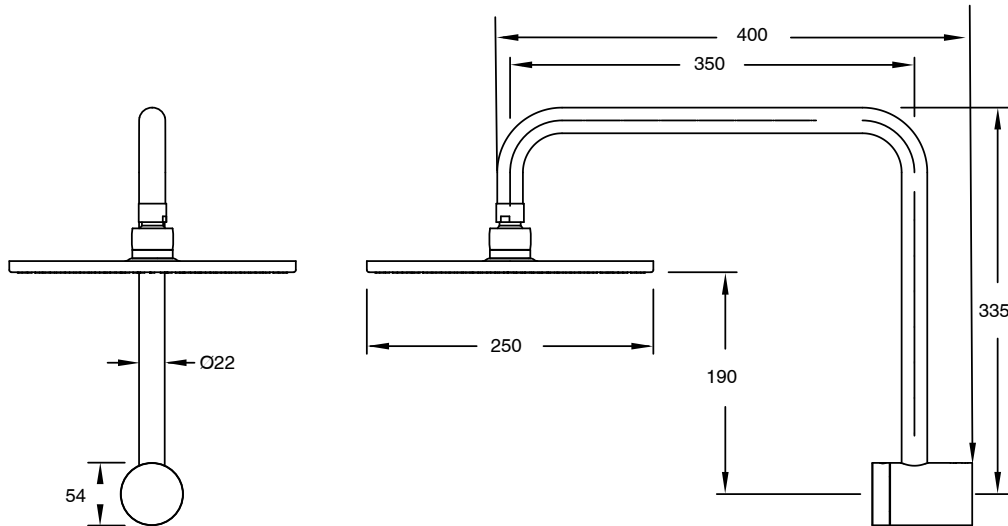

SUSSEX

Sussex Pure Hi-Rise Shower Square with 250mm Shower Head PVD Brushed Gunmetal (3 Star)

9511841

SPECIFICATIONS

Recommended Use	Residential;Commercial
Colour Finish	Brushed Smoke Gunmetal
Primary Material	DR Brass
Recommended Pressure Range	150 - 500 kPa as per AS3500
Max Continuous Working Temperature (deg C)	65
Min Continuous Working Temperature (deg C)	1

WARRANTY

Residential Use (Years)	40
Commercial Use (Years)	10

Please refer to Sussex Warranty page for full Terms and Conditions

Dimensions are nominal measurements only.

CLEANING RECOMMENDATIONS:

We recommend the use of soapy water or approved cleaners. This product should not be cleaned with abrasive materials. Damage caused by any improper treatment is not covered by the product warranty. Refer to Warranty Conditions

Disclaimer: Products in this specification manual must by regulation be installed by licensed and registered trade people. The manufacturer/distributor reserves the right to vary specifications or delete models from their range without prior notification. Dimensions are nominal measurements only. Dimensions and set-outs listed are correct at time of publication however the manufacturer/distributor takes no responsibility for printing errors.

Published 31/03/2026

To see the complete Sussex range go to www.reece.com.au