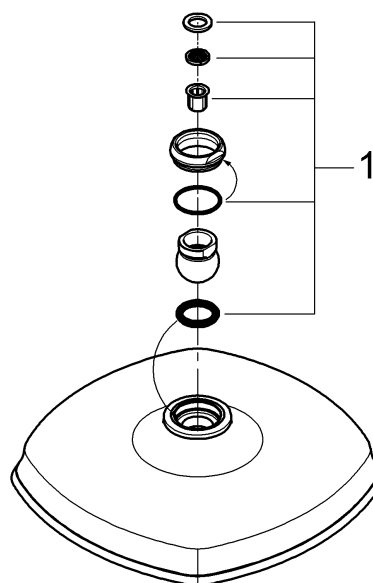

GRANDERA
HEAD SHOWER SINGLE SPRAY 220MM
MODEL #27974000

Pure Freude
an Wasser

Pos.-nr.	Product Description	Order-nr.	Units per package
1	Spare part set	45933000	1