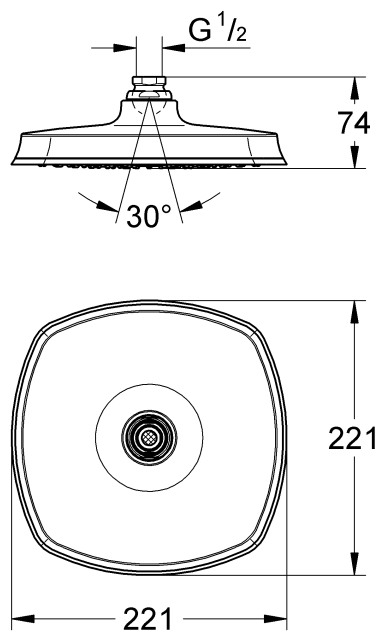

GRANDERA
HEAD SHOWER SINGLE SPRAY 220MM
MODEL #27974000

Pure Freude
an Wasser

Product Specifications

Product Description:
1 Function Head Shower

Grandera 220
Head Shower 1 spray - Rain
221 x 221mm

Metal with ball joint rotation angle $\pm 15^\circ$
Connection thread $\frac{1}{2}$ "

GROHE DreamSpray® perfect spray pattern
GROHE StarLight® chrome finish
GROHE EcoJoy® 9 Litres p/min

SpeedClean anti-lime system

Suitable for instantaneous heater
Min recommended pressure 100Kpa

GRANDERA
HEAD SHOWER SINGLE SPRAY 220MM
MODEL #27974000