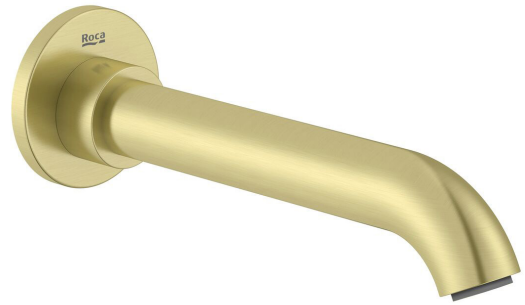

Roca Ona Bath Outlet 175mm Brushed Brass

13716

SPECIFICATIONS	
Recommended Use	Domestic;Commercial;Hotel
Colour Category	Brass
Colour Finish	Brushed Brass
Max Continuous Working Pressure (kPa)	500
Max Continuous Working Temperature (deg C)	65
Hot Water Unit Suitability	Storage Tank;Continuous Flow
WARRANTY	
Warranty - Domestic Use (Years)	15
Spare Parts & Labour (Years)	1
<i>Please refer to Warranty Page for full Terms and Conditions</i>	