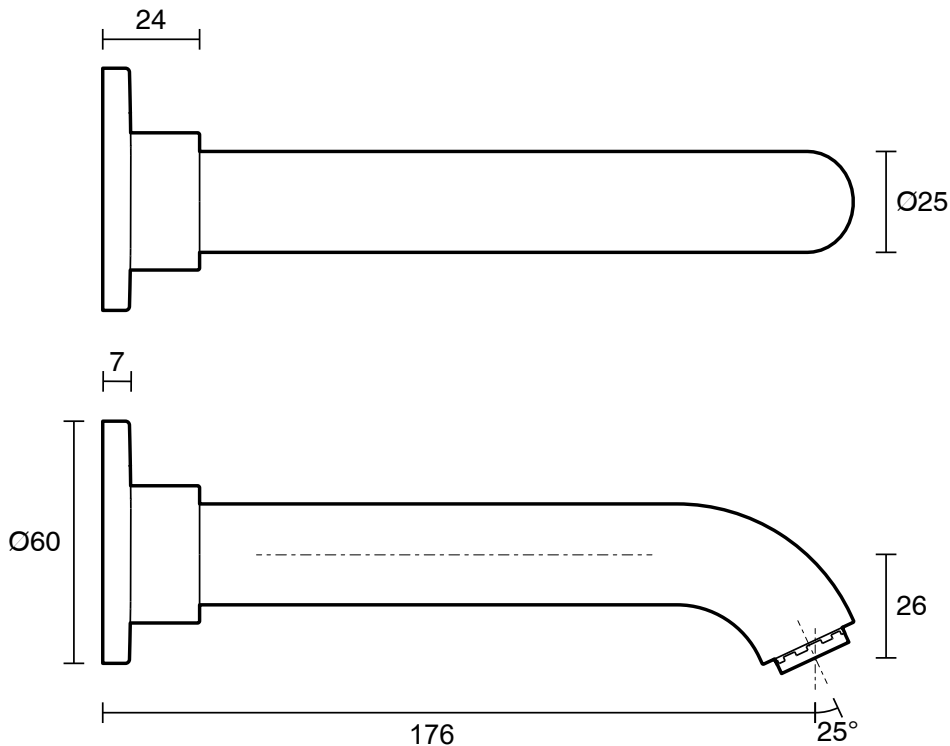

Roca Ona Bath Outlet 175mm Brushed Brass

13716

SPECIFICATIONS	
Recommended Use	Domestic;Commercial;Hotel
Colour Category	Brass
Colour Finish	Brushed Brass
Max Continuous Working Pressure (kPa)	500
Max Continuous Working Temperature (deg C)	65
Hot Water Unit Suitability	Storage Tank;Continuous Flow
WARRANTY	
Warranty - Domestic Use (Years)	15
Spare Parts & Labour (Years)	1
<i>Please refer to Warranty Page for full Terms and Conditions</i>	