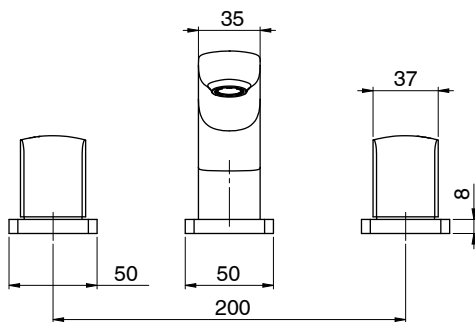

Milli

Milli Glance Basin Set Chrome (4 Star)

2285926

SPECIFICATIONS

Recommended Use	Domestic, Hotel & Commercial
Colour	Chrome
Finish	Polished
Material	DR Brass
Recommended Pressure Range	150 - 500 kPa
Maximum Continuous Working Temperature	75 deg C
Suitable for Storage Tank Hot Water	Yes
Suitable for Continuous Flow Hot Water	Yes
Suitable for Gravity Feed Hot Water	No

WARRANTY

Warranty - Domestic Use	15 Years
Spare Parts & Labour	12 Months

Please refer to Warranty Page for full Terms and Conditions