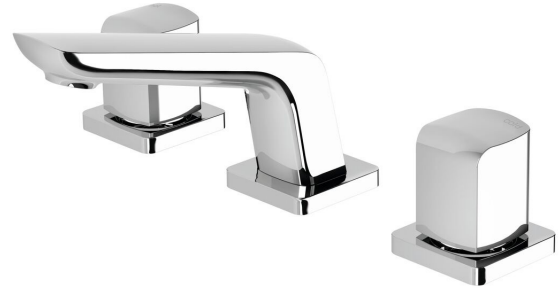

Milli

Milli Glance Basin Set Chrome (4 Star)

2285926

SPECIFICATIONS

Recommended Use	Domestic, Hotel & Commercial
Colour	Chrome
Finish	Polished
Material	DR Brass
Recommended Pressure Range	150 - 500 kPa
Maximum Continuous Working Temperature	75 deg C
Suitable for Storage Tank Hot Water	Yes
Suitable for Continuous Flow Hot Water	Yes
Suitable for Gravity Feed Hot Water	No

WARRANTY

Warranty - Domestic Use	15 Years
Spare Parts & Labour	12 Months

Please refer to Warranty Page for full Terms and Conditions