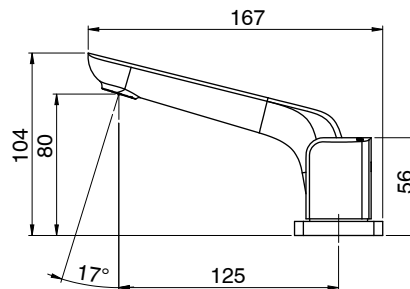

Milli

Milli Glance Basin Set Chrome (4 Star)

2285926

SPECIFICATIONS

Recommended Use	Domestic, Hotel & Commercial
Colour	Chrome
Finish	Polished
Material	DR Brass
Recommended Pressure Range	150 - 500 kPa
Maximum Continuous Working Temperature	75 deg C
Suitable for Storage Tank Hot Water	Yes
Suitable for Continuous Flow Hot Water	Yes
Suitable for Gravity Feed Hot Water	No

WARRANTY

Warranty - Domestic Use	15 Years
Spare Parts & Labour	12 Months

Please refer to Warranty Page for full Terms and Conditions