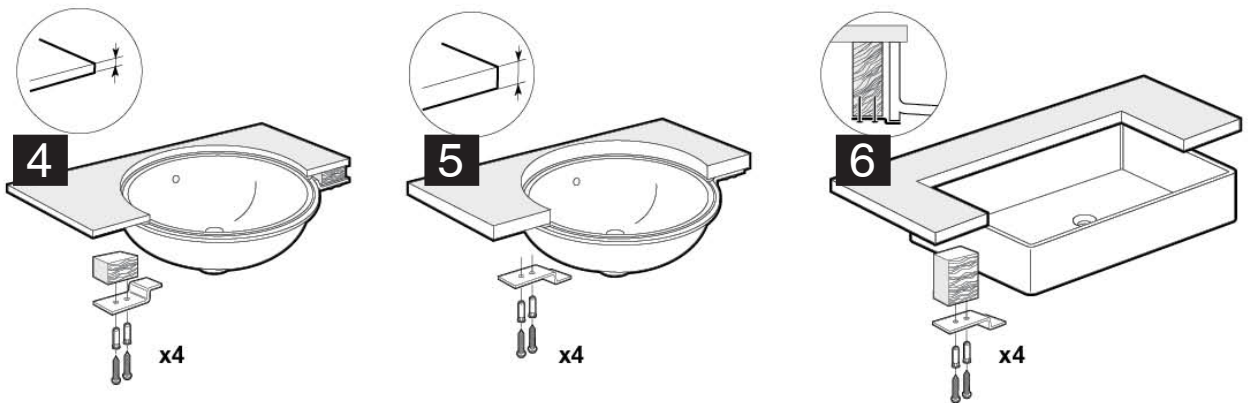

*Shape of the wall basin is purely indicative

CLEANING RECOMMENDATIONS

We recommend the use of soapy water or approved cleaners.

This product should not be cleaned with abrasive materials.

Damage caused by any improper treatment is not covered by the product warranty - refer to Warranty Conditions

Please ensure a copy of the installation instructions is left with the end user for future reference