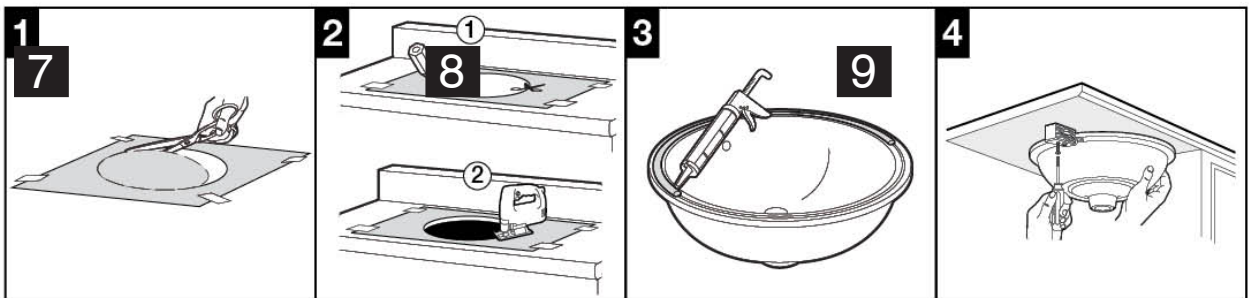

*Shape of the wall basin is purely indicative

CLEANING RECOMMENDATIONS

We recommend the use of soapy water or approved cleaners.

This product should not be cleaned with abrasive materials.

Damage caused by any improper treatment is not covered by the product warranty - refer to Warranty Conditions

Please ensure a copy of the installation instructions is left with the end user for future reference