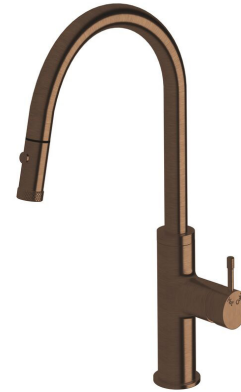

SUSSEX

Sussex Scala Nova Sink Mixer Pull Out Spray PVD Brushed Bronze (5 Star) Lead Free

43558

SPECIFICATIONS	
Recommended Use	Residential;Commercial
Colour Finish	Brushed Bronze
Primary Material	Lead Free Brass
Recommended Pressure Range	150 - 500 kPa as per AS3500
Max Continuous Working Temperature (deg C)	65
Min Continuous Working Temperature (deg C)	1
WARRANTY	
Residential Use (Years)	40
Commercial Use (Years)	10
<i>Please refer to Sussex Warranty page for full Terms and Conditions</i>	