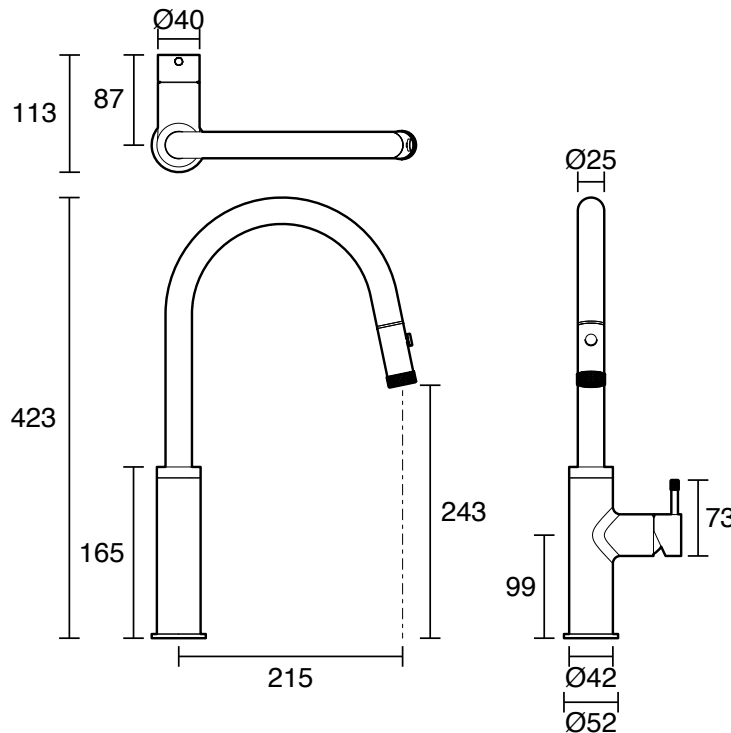

SUSSEX

Sussex Scala Nova Sink Mixer Pull Out Spray PVD Brushed Bronze (5 Star) Lead Free

43558

SPECIFICATIONS	
Recommended Use	Residential;Commercial
Colour Finish	Brushed Bronze
Primary Material	Lead Free Brass
Recommended Pressure Range	150 - 500 kPa as per AS3500
Max Continuous Working Temperature (deg C)	65
Min Continuous Working Temperature (deg C)	1
WARRANTY	
Residential Use (Years)	40
Commercial Use (Years)	10
<i>Please refer to Sussex Warranty page for full Terms and Conditions</i>	

Disclaimer: Products in this specification manual must by regulation be installed by licensed and registered trade people. The manufacturer/distributor reserves the right to vary specifications or delete models from their range without prior notification. Dimensions are nominal measurements only. Dimensions and set-outs listed are correct at time of publication however the manufacturer/distributor takes no responsibility for printing errors.