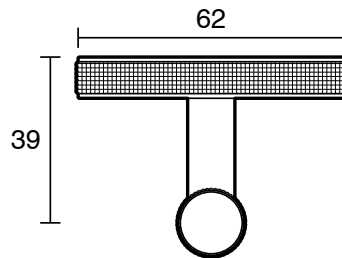

Dimensions are nominal measurements only.

CLEANING RECOMMENDATIONS:

We recommend the use of soapy water or approved cleaners. This product should not be cleaned with abrasive materials. Damage caused by any improper treatment is not covered by the product warranty. Refer to Warranty Conditions

Disclaimer: Products in this specification manual must by regulation be installed by licensed and registered trade people. The manufacturer/distributor reserves the right to vary specifications or delete models from their range without prior notification. Dimensions are nominal measurements only. Dimensions and set-outs listed are correct at time of publication however the manufacturer/distributor takes no responsibility for printing errors.

Published 27/02/2025

To see the complete Milli range go to www.reece.com.au