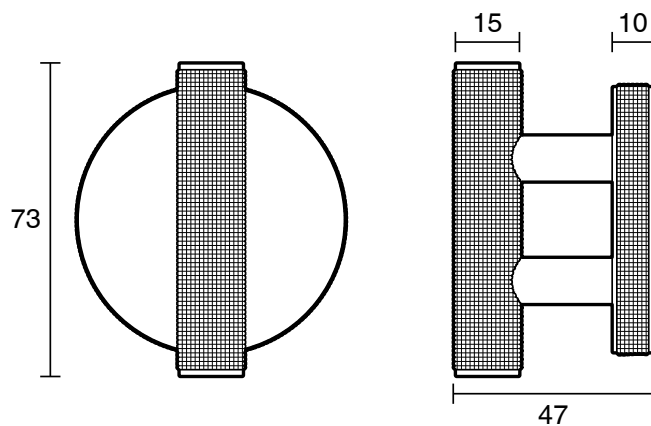

Milli Marq Edit Robe Hook Brushed Gunmetal

21898

SPECIFICATIONS

Recommended Use	Domestic;Commercial;Hotel
Colour Finish	Brushed Gunmetal
Primary Material	Brass

WARRANTY

Replacement Only - Domestic Use (Years)	15
Parts Replacement Only (Years)	1

Please refer to Warranty Page for full Terms and Conditions

Dimensions are nominal measurements only.

CLEANING RECOMMENDATIONS:

We recommend the use of soapy water or approved cleaners. This product should not be cleaned with abrasive materials. Damage caused by any improper treatment is not covered by the product warranty. Refer to Warranty Conditions

Disclaimer: Products in this specification manual must by regulation be installed by licensed and registered trade people. The manufacturer/distributor reserves the right to vary specifications or delete models from their range without prior notification. Dimensions are nominal measurements only. Dimensions and set-outs listed are correct at time of publication however the manufacturer/distributor takes no responsibility for printing errors.

Published 27/02/2025

To see the complete Milli range go to www.reece.com.au