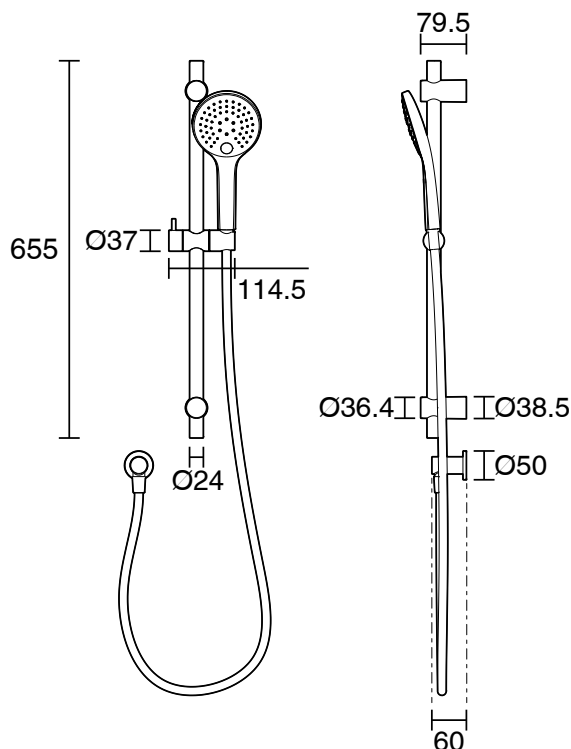

mizu

Mizu Drift Single Rail Shower with Wall Water Inlet Brushed Brass (5 Star)

4205575

SPECIFICATIONS

Recommended Use	Commercial, Domestic & Hotel
Colour	Brushed Brass
Primary Material	ABS
Maximum Continuous Working Temperature	60 deg C
Suitable for Storage Tank Hot Water	Yes
Suitable for Continuous Flow Hot Water	Yes
Suitable for Gravity Feed Hot Water	No

WARRANTY

Warranty - Domestic Use	10 Years
Spare Parts & Labour	1 Years

Please refer to Warranty Page for full Terms and Conditions

Dimensions are nominal measurements only.

CLEANING RECOMMENDATIONS:

We recommend the use of soapy water or approved cleaners. This product should not be cleaned with abrasive materials. Damage caused by any improper treatment is not covered by the product warranty. Refer to Warranty Conditions

Disclaimer: Products in this specification manual must by regulation be installed by licensed and registered trade people. The manufacturer/distributor reserves the right to vary specifications or delete models from their range without prior notification. Dimensions are nominal measurements only. Dimensions and set-outs listed are correct at time of publication however the manufacturer/distributor takes no responsibility for printing errors.

Published 05/07/2024

To see the complete Mizu range go to www.reece.com.au