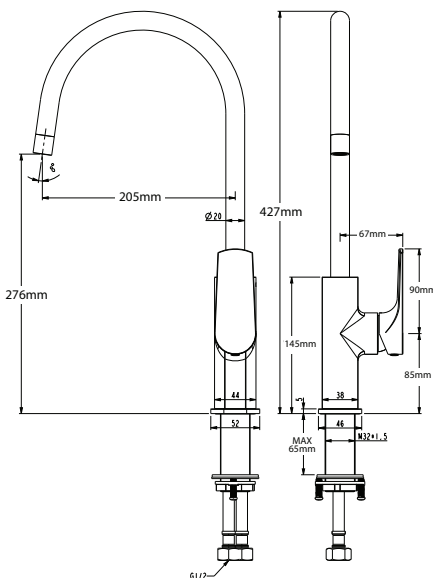

TIDE Gooseneck Sink Mixer **VTD11**

TECHNICAL DETAILS:

 COLDStart Technology

 WaterMark Certified

All Pressures

Max Pressure: 500kPa (As per AS/NZ 3500.1)

Min. Pressure: 35kPa

Max. Temp: 65deg.C

WELS Rating: Mains: 3 Star; 8.0 L/min

Low/Unequal: 3 Star; 8.0 L/min

10 Year Warranty (Labour, Parts & Replacement)

5 Year Warranty on PVD Finishes

FINISH		CODE
Brushed Brass (PVD)	VTD11BB	2217429
Brushed Gunmetal (PVD)	VTD11BG	9511901
Brushed Nickel (PVD)	VTD11BN	9511903
Matte Black	VTD11BK	9511902
Chrome	VTD11CH	9511900