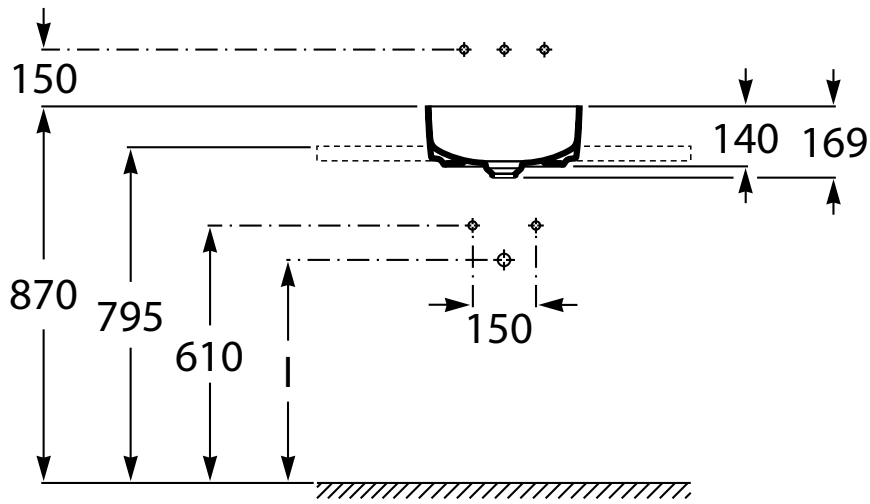

Roca Inspira Round Above Counter Basin 370mm x 370mm

INSTALLATION INSTRUCTIONS

Roca Inspira Round Above Counter Basin 370mm x 370mm

INSTALLATION INSTRUCTIONS

Recommended tap placement only.
Specific dimensions apply for Tap selected.