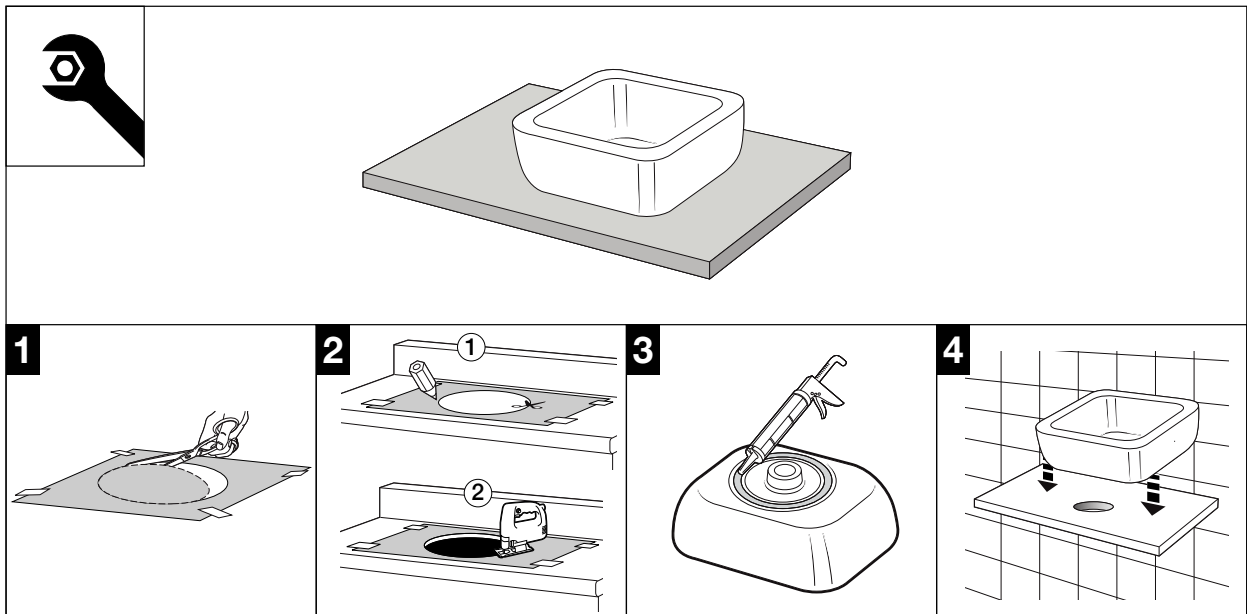

Roca Inspira Round Above Counter Basin 370mm x 370mm

INSTALLATION INSTRUCTIONS

Roca Inspira Round Above Counter Basin 370mm x 370mm

INSTALLATION INSTRUCTIONS

Recommended tap placement only.
Specific dimensions apply for Tap selected.