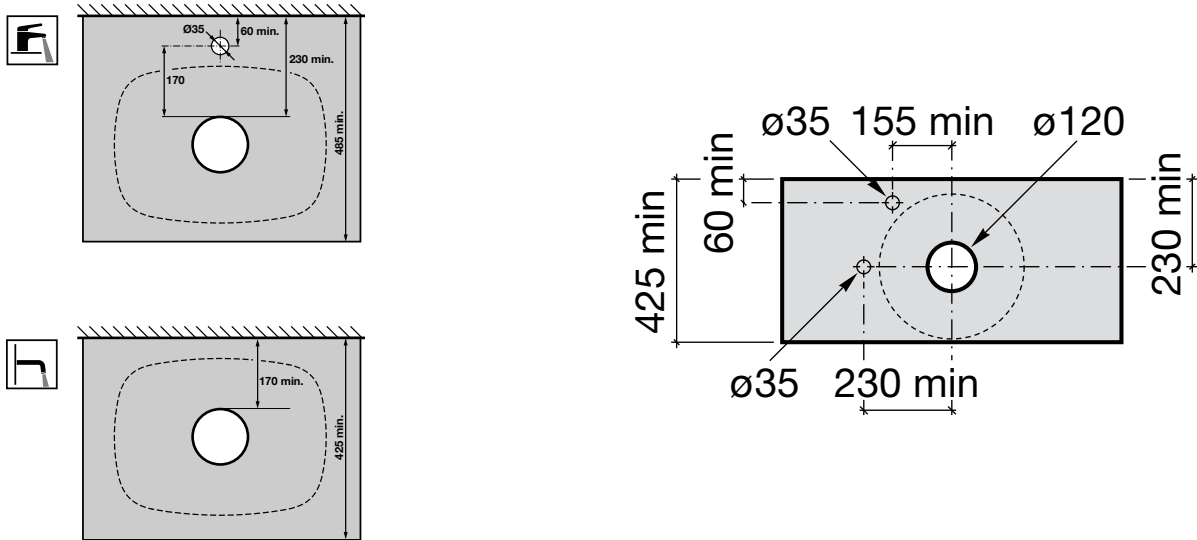

Roca Inspira Round Above Counter Basin 370mm x 370mm

INSTALLATION INSTRUCTIONS

Roca Inspira Round Above Counter Basin 370mm x 370mm

INSTALLATION INSTRUCTIONS

Recommended tap placement only.
Specific dimensions apply for Tap selected.