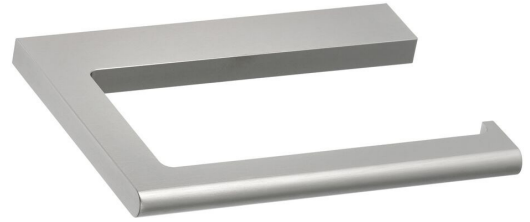

Dimensions are nominal measurements only.

CLEANING RECOMMENDATIONS:

We recommend the use of soapy water or approved cleaners. This product should not be cleaned with abrasive materials. Damage caused by any improper treatment is not covered by the product warranty. Refer to Warranty Conditions

Disclaimer: Products in this specification manual must by regulation be installed by licensed and registered trade people. The manufacturer/distributor reserves the right to vary specifications or delete models from their range without prior notification. Dimensions are nominal measurements only. Dimensions and set-outs listed are correct at time of publication however the manufacturer/distributor takes no responsibility for printing errors.

Published 25/03/2022

To see the complete Milli range go to
www.reece.com.au