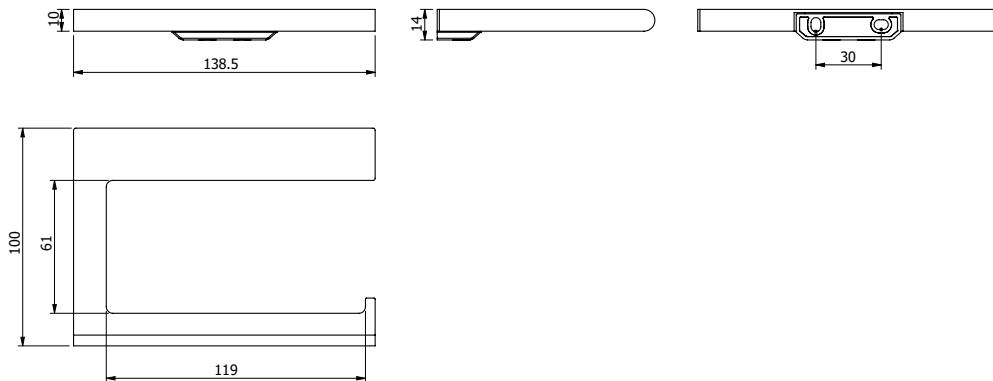

Milli Meld Edit Toilet Roll Holder Brushed Nickel

2265678

SPECIFICATIONS

Recommended Use	Domestic, Hotel & Commercial
Colour	Brushed Nickel
Material	Aluminium

WARRANTY

Replacement Only - Domestic Use 15 Years

Please refer to Warranty Page for full Terms and Conditions

Dimensions are nominal measurements only.

CLEANING RECOMMENDATIONS:

We recommend the use of soapy water or approved cleaners. This product should not be cleaned with abrasive materials. Damage caused by any improper treatment is not covered by the product warranty. Refer to Warranty Conditions

Disclaimer: Products in this specification manual must by regulation be installed by licensed and registered trade people. The manufacturer/distributor reserves the right to vary specifications or delete models from their range without prior notification. Dimensions are nominal measurements only. Dimensions and set-outs listed are correct at time of publication however the manufacturer/distributor takes no responsibility for printing errors.

Published 25/03/2022

To see the complete Milli range go to
www.reece.com.au