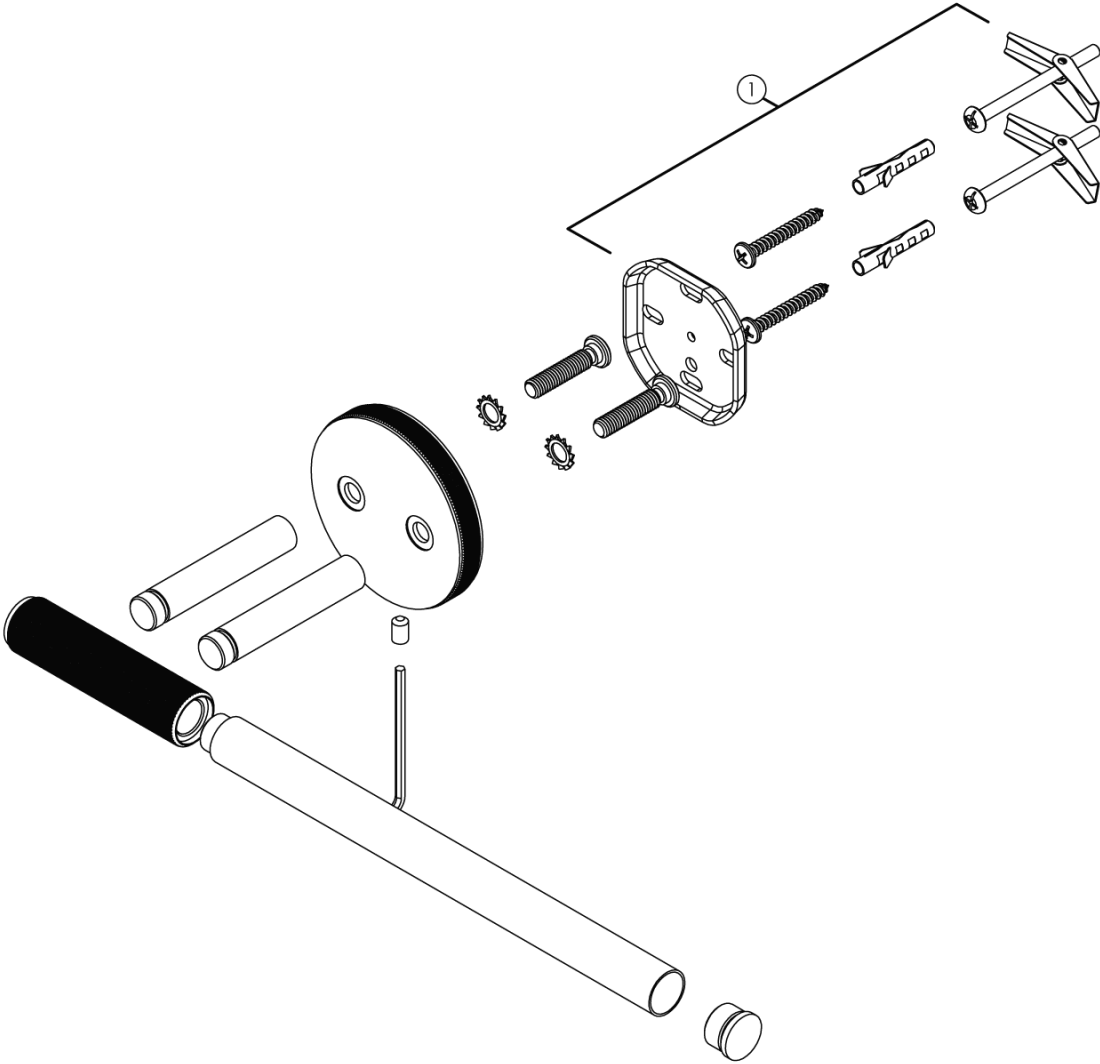

Milli Marq Edit Guest Towel Holder Brushed Bronze

21917

No.	Description	Code
1	Milli Marc Edit Fixing Plate Kit	29882