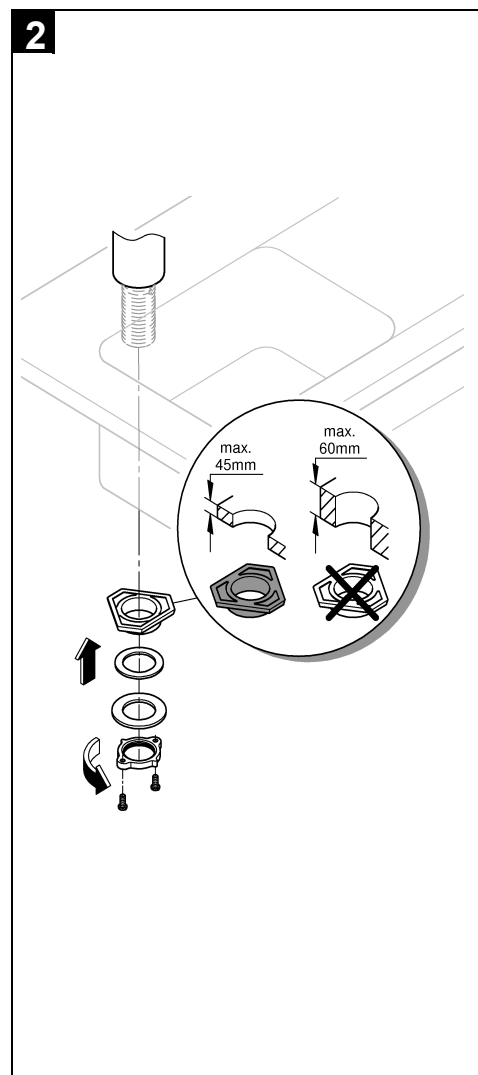

GROHE StarLight chrome finish

GROHE SilkMove 28 mm ceramic cartridge

Flow straightener

GROHE ZERO separate inner water ways – lead and nickel free with integrated temperature limiter

Professional spray with flexible, hygienic

GROHFlexx kitchen santoprene hose

Diverter: Mousseur/SpeedClean shower jet

Automatic return to mousseur

GROHE EasyDock integrated magnet for

Seamless docking of the spray head

Swivel spout, swivel area 360°

Non return valve - protected against backflow

Flexible connection hoses

Rapid installation system

Installation
instructions

Installation instructions

Installation Instructions

Flush piping system prior and after installation of fitting thoroughly!

Please use 3/8" to 1/2" adapters provided in the box when installing flexi tails to water supply. Ensure fibre washers are seated flat inside female end connections.

Open cold and hot water supply and check connections for leakage!