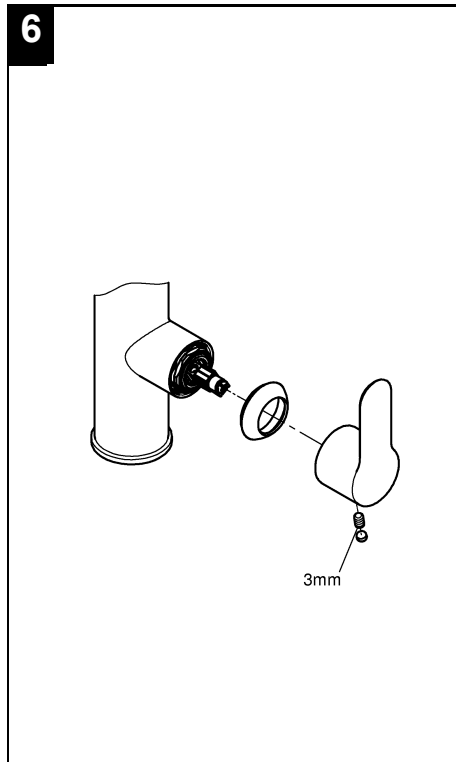

Non return valve - protected against backflow

Flexible connection hoses

Rapid installation system

Installation
instructions

Installation instructions

Installation Instructions

Flush piping system prior and after installation of fitting thoroughly!

Please use 3/8" to 1/2" adapters provided in the box when installing flexi tails to water supply. Ensure fibre washers are seated flat inside female end connections.

Open cold and hot water supply and check connections for leakage!