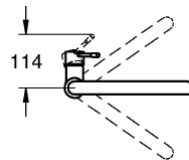

ESSENCE PROFESSIONAL
PULL DOWN SINK MIXER
MODEL #30370000

Pure Freude
an Wasser

GROHE

Product Specifications

Product description

Essence Professional

Pull down Single-lever sink mixer

Single hole installation

GROHE StarLight chrome finish

GROHE SilkMove 28 mm ceramic cartridge

Flow straightener

GROHE ZERO separate inner water ways – lead and nickel free with integrated temperature limiter

Professional spray with flexible, hygienic

GROHFlexx kitchen santoprene hose

Diverter: Mousseur/SpeedClean shower jet

Automatic return to mousseur

GROHE EasyDock integrated magnet for

Seamless docking of the spray head

Swivel spout, swivel area 360°

Non return valve - protected against backflow

Flexible connection hoses

Rapid installation system