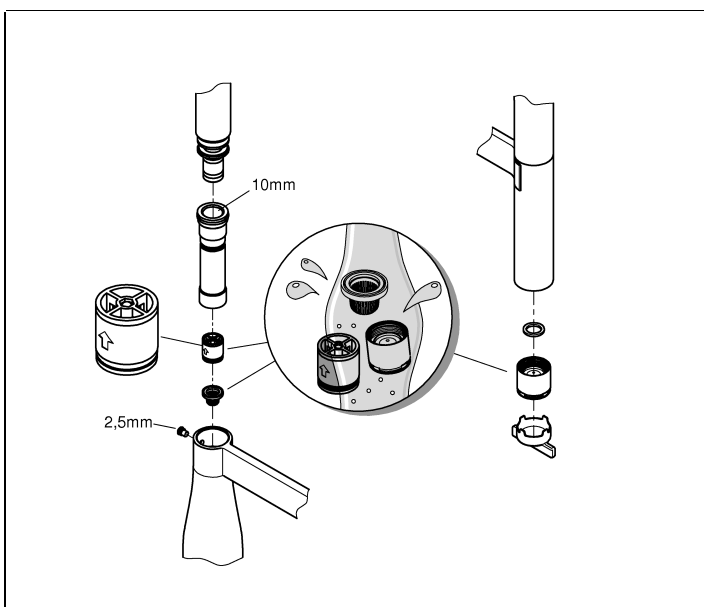

Non return valve - protected against backflow

Flexible connection hoses

Rapid installation system

Installation
instructions

Installation instructions

Installation Instructions

Flush piping system prior and after installation of fitting thoroughly!

Please use 3/8" to 1/2" adapters provided in the box when installing flexi tails to water supply. Ensure fibre washers are seated flat inside female end connections.

Open cold and hot water supply and check connections for leakage!