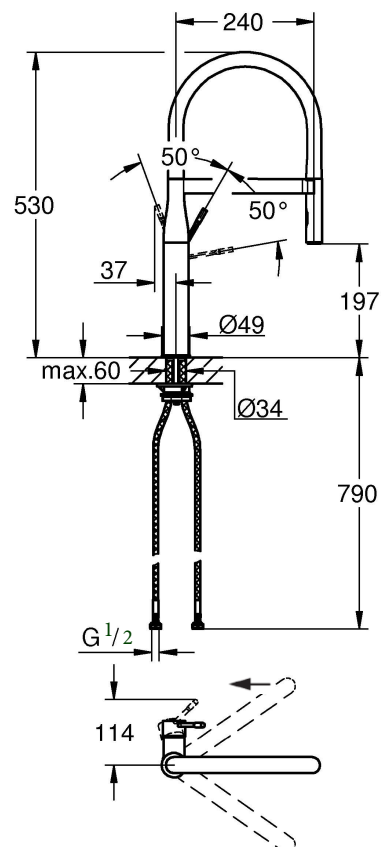

Non return valve - protected against backflow

Flexible connection hoses

Rapid installation system

Installation
instructions

Installation instructions

Installation Instructions

Flush piping system prior and after installation of fitting thoroughly!

Please use 3/8" to 1/2" adapters provided in the box when installing flexi tails to water supply. Ensure fibre washers are seated flat inside female end connections.

Open cold and hot water supply and check connections for leakage!