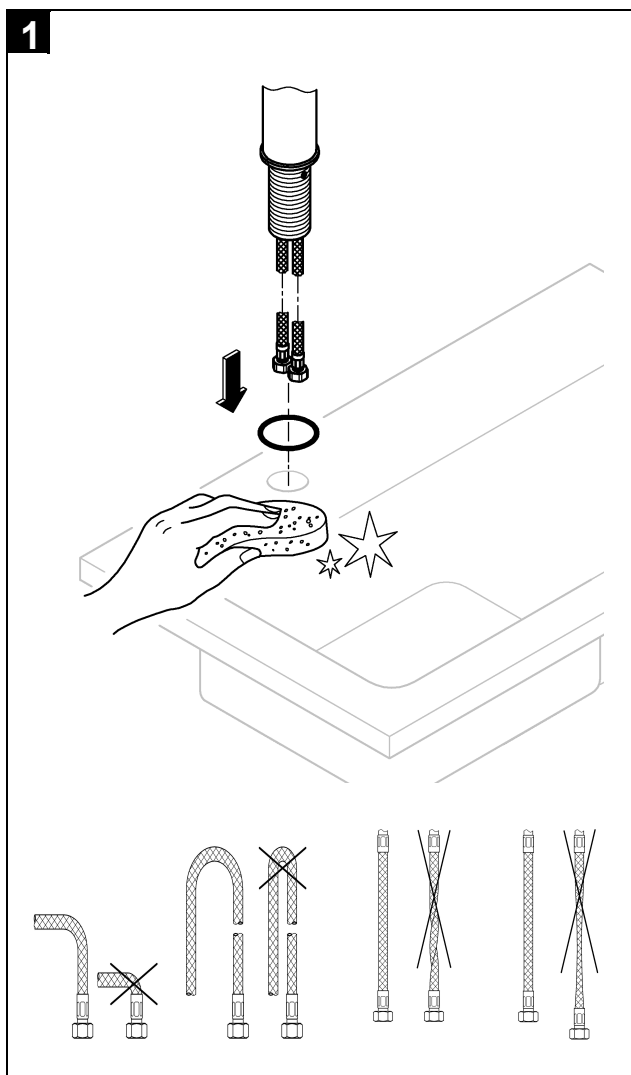

GROHE StarLight chrome finish

GROHE SilkMove 28 mm ceramic cartridge

Flow straightener

GROHE ZERO separate inner water ways – lead and nickel free with integrated temperature limiter

Professional spray with flexible, hygienic

GROHFlexx kitchen santoprene hose

Diverter: Mousseur/SpeedClean shower jet

Automatic return to mousseur

GROHE EasyDock integrated magnet for

Seamless docking of the spray head

Swivel spout, swivel area 360°

Non return valve - protected against backflow

Flexible connection hoses

Rapid installation system

Installation
instructions

Installation instructions

Installation Instructions

Flush piping system prior and after installation of fitting thoroughly!

Please use 3/8" to 1/2" adapters provided in the box when installing flexi tails to water supply. Ensure fibre washers are seated flat inside female end connections.

Open cold and hot water supply and check connections for leakage!