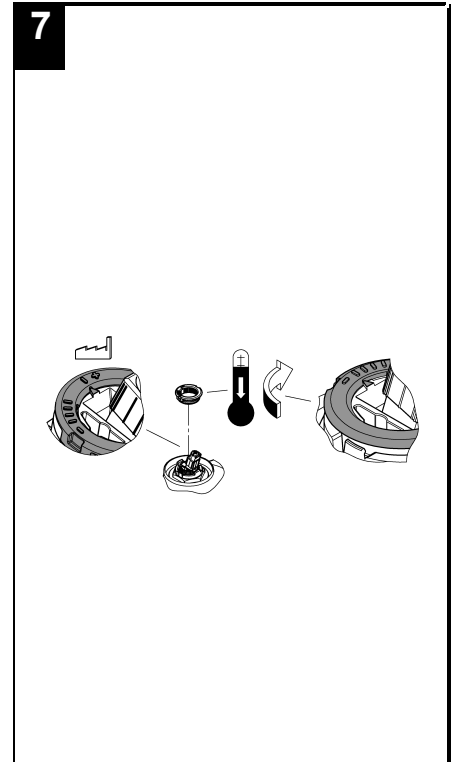

GROHFlexx kitchen santoprene hose

Diverter: Mousseur/SpeedClean shower jet

Automatic return to mousseur

GROHE EasyDock integrated magnet for

Seamless docking of the spray head

Swivel spout, swivel area 360°

Non return valve - protected against backflow

Flexible connection hoses

Rapid installation system

Installation
instructions

Installation instructions

Installation Instructions

Flush piping system prior and after installation of fitting thoroughly!

Please use 3/8" to 1/2" adapters provided in the box when installing flexi tails to water supply. Ensure fibre washers are seated flat inside female end connections.

Open cold and hot water supply and check connections for leakage!