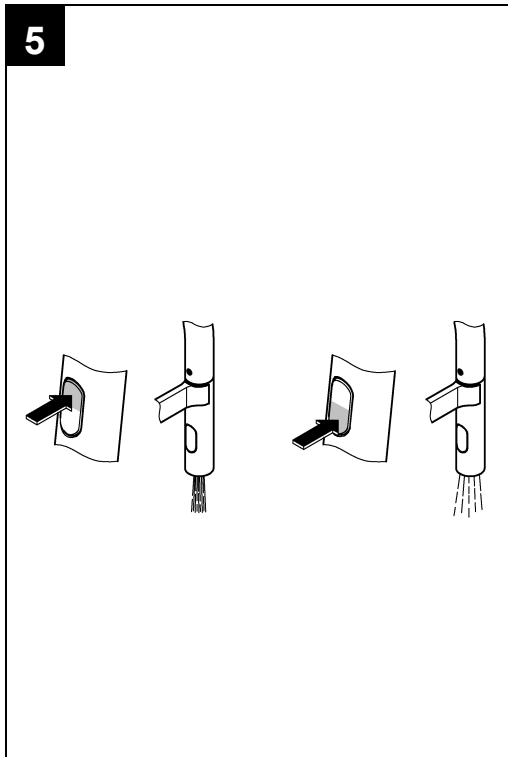

Non return valve - protected against backflow

Flexible connection hoses

Rapid installation system

Installation
instructions

Installation instructions

Installation Instructions

Flush piping system prior and after installation of fitting thoroughly!

Please use 3/8" to 1/2" adapters provided in the box when installing flexi tails to water supply. Ensure fibre washers are seated flat inside female end connections.

Open cold and hot water supply and check connections for leakage!