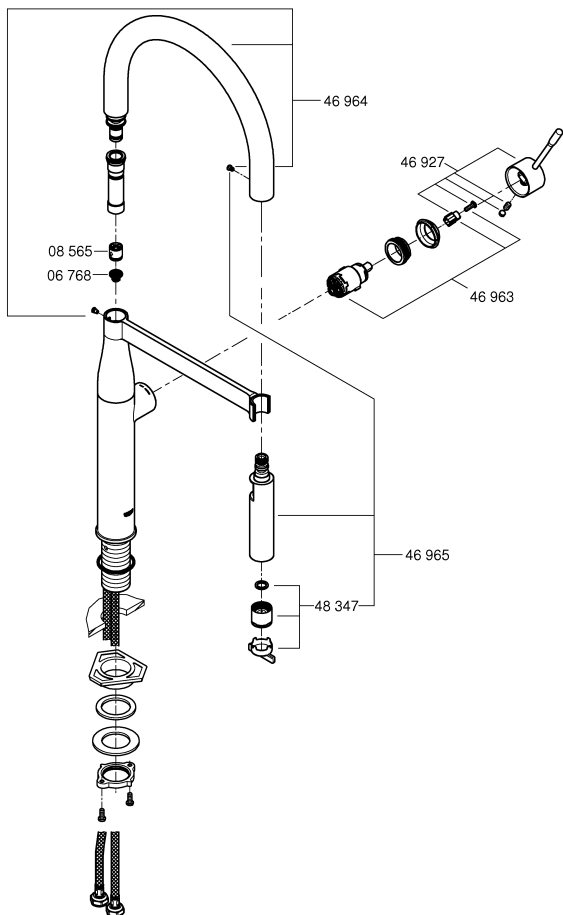

Please use 3/8" to 1/2" adapters provided in the box when installing flexi tails to water supply. Ensure fibre washers are seated flat inside female end connections.

Open cold and hot water supply and check connections for leakage!

Care

For directions on the care of this fitting, please refer to the accompanying care instructions.

ESSENCE PROFESSIONAL
 PULL DOWN SINK MIXER
 MODEL #30370000

Pure Freude
 an Wasser

Spare Parts

Pos.-nr.	Product Description	Order-nr.	Units per package
1	Lever	46927000	1
2	Cartridge	46963000	1
3	Pull out spray	46965000	1
3.1	Flow straghtener	48347000	1
4	Shower hose	46964KK0	1
5	Non-return valve	08565000	1
6	Dirt strainer	0676800M	1