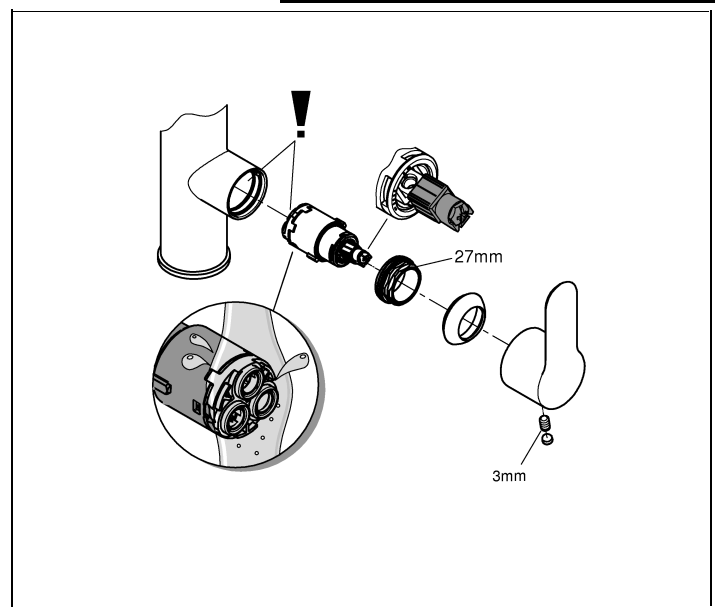

Non return valve - protected against backflow

Flexible connection hoses

Rapid installation system

Installation
instructions

Installation instructions

Installation Instructions

Flush piping system prior and after installation of fitting thoroughly!

Please use 3/8" to 1/2" adapters provided in the box when installing flexi tails to water supply. Ensure fibre washers are seated flat inside female end connections.

Open cold and hot water supply and check connections for leakage!