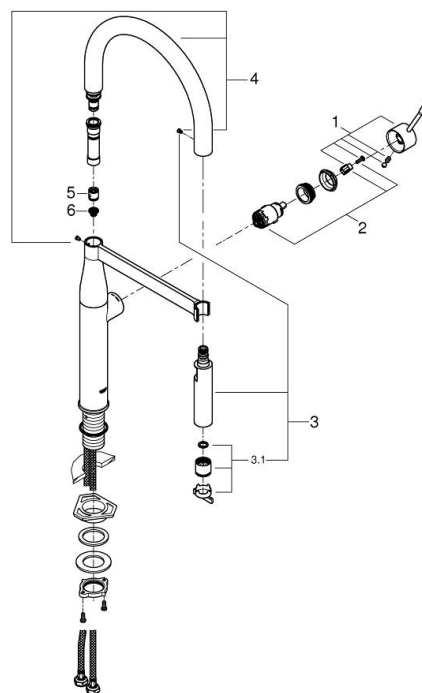

Please use 3/8" to 1/2" adapters provided in the box when installing flexi tails to water supply. Ensure fibre washers are seated flat inside female end connections.

Open cold and hot water supply and check connections for leakage!

Care

For directions on the care of this fitting, please refer to the accompanying care instructions.

ESSENCE PROFESSIONAL
 PULL DOWN SINK MIXER
 MODEL #30370000

Pure Freude
 an Wasser

Spare Parts

Pos.-nr.	Product Description	Order-nr.	Units per package
1	Lever	46927000	1
2	Cartridge	46963000	1
3	Pull out spray	46965000	1
3.1	Flow straghtener	48347000	1
4	Shower hose	46964KK0	1
5	Non-return valve	08565000	1
6	Dirt strainer	0676800M	1