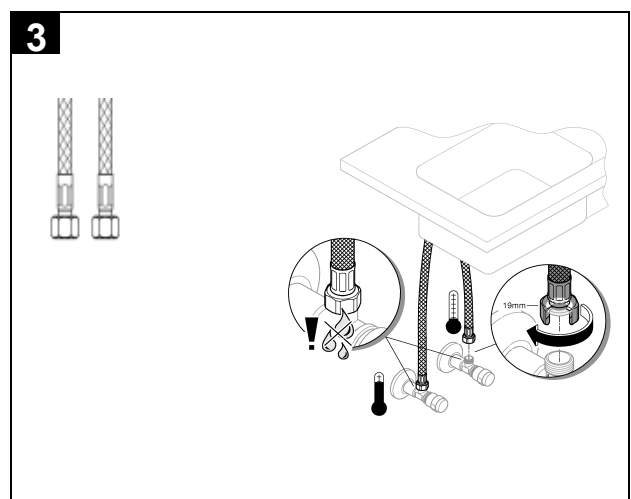

Non return valve - protected against backflow

Flexible connection hoses

Rapid installation system

Installation
instructions

Installation instructions

Installation Instructions

Flush piping system prior and after installation of fitting thoroughly!

Please use 3/8" to 1/2" adapters provided in the box when installing flexi tails to water supply. Ensure fibre washers are seated flat inside female end connections.

Open cold and hot water supply and check connections for leakage!