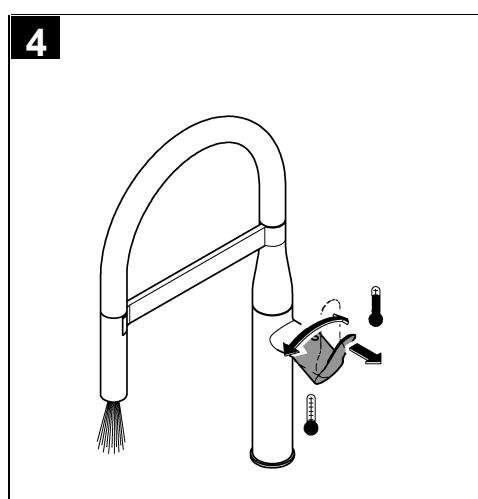

GROHFlexx kitchen santoprene hose

Diverter: Mousseur/SpeedClean shower jet

Automatic return to mousseur

GROHE EasyDock integrated magnet for

Seamless docking of the spray head

Swivel spout, swivel area 360°

Non return valve - protected against backflow

Flexible connection hoses

Rapid installation system

Installation
instructions

Installation instructions

Installation Instructions

Flush piping system prior and after installation of fitting thoroughly!

Please use 3/8" to 1/2" adapters provided in the box when installing flexi tails to water supply. Ensure fibre washers are seated flat inside female end connections.

Open cold and hot water supply and check connections for leakage!