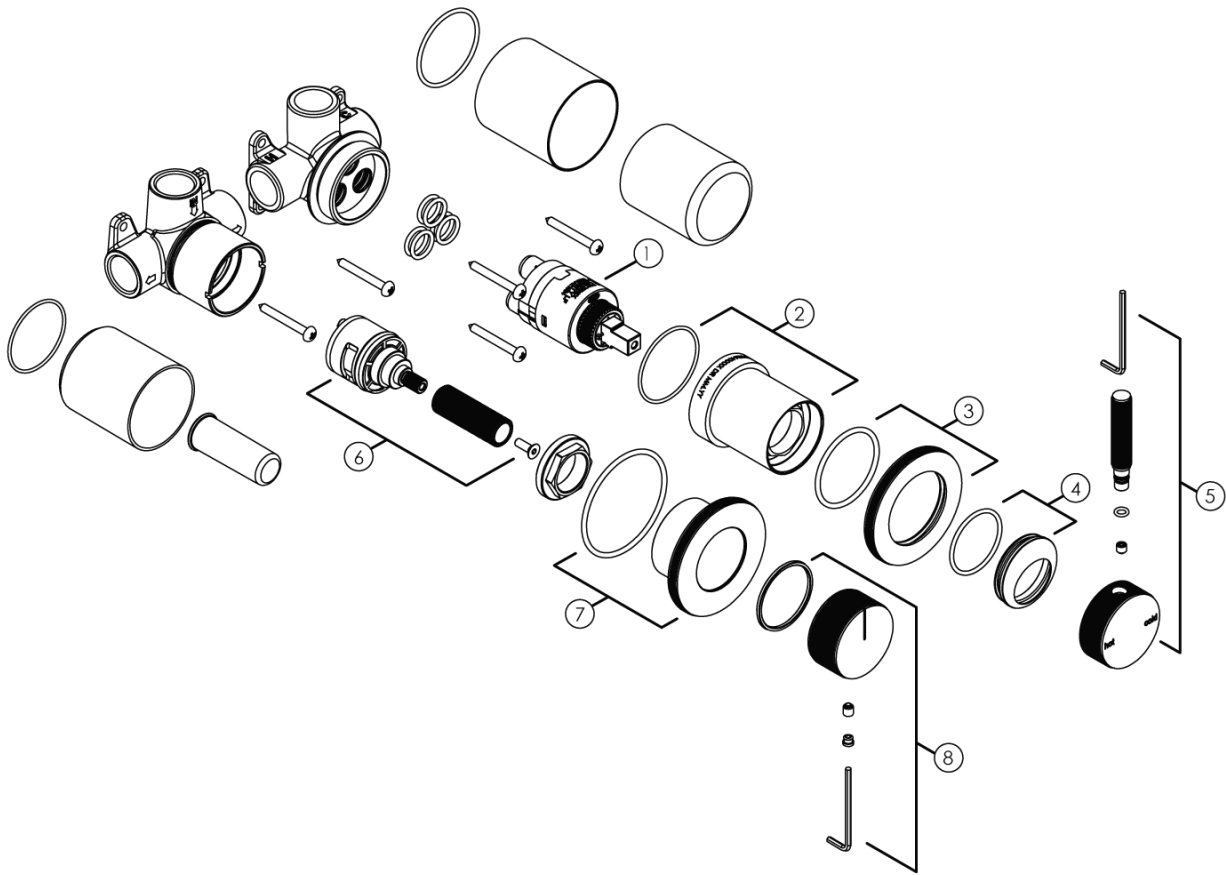

Milli Etch Shower Mixer Tap with Diverter Brushed Nickel

21745

| No. | Description | Code |
|-----|---|-------|
| 1 | SwitchMix Wall Cartridge UP | 29755 |
| 2 | Mill Etch Wall/Shower Mixer Sleeve Assy | 30009 |
| 3 | Mill Etch Wall/Shower Mixer Backplate Assy | 29785 |
| 4 | Mill Etch Wall/Shower Mixer Dome Assy | 29979 |
| 5 | Mill Etch Wall/Shower Mixer Handle | 29767 |
| 6 | Milli Etch 2 Way Diverter Cartridge Assy | 29966 |
| 7 | Milli Etch 2 Way Diverter Backplate Assy | 29881 |
| 8 | Milli Etch Wall System Diverter Handle Assy | 30075 |