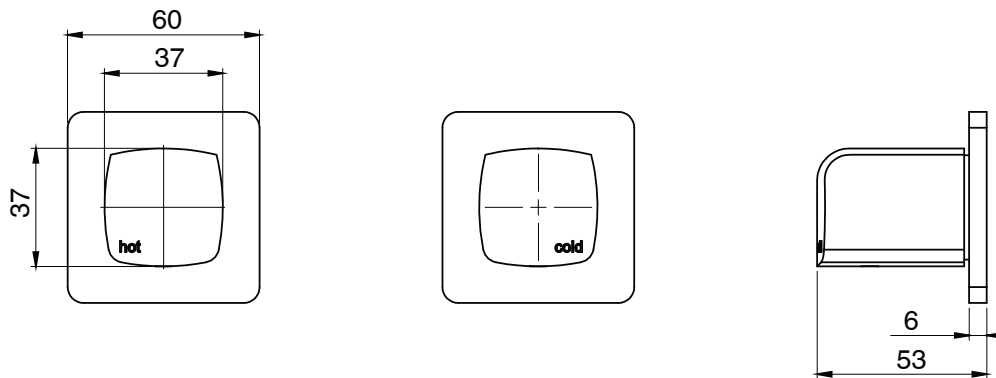

Milli Glance Wall Top Assemblies (Pair) Matte Black

2285917

SPECIFICATIONS

Recommended Use	Domestic, Hotel & Commercial
Colour	Matte Black
Finish	Matte
Material	DR Brass
Recommended Pressure Range	150 - 500 kPa
Maximum Continuous Working Temperature	75 deg C
Suitable for Storage Tank Hot Water	Yes
Suitable for Continuous Flow Hot Water	Yes
Suitable for Gravity Feed Hot Water	No

WARRANTY

Warranty - Domestic Use	15 Years
Spare Parts & Labour	12 Months

Please refer to Warranty Page for full Terms and Conditions

Dimensions are nominal measurements only.

CLEANING RECOMMENDATIONS:

We recommend the use of soapy water or approved cleaners. This product should not be cleaned with abrasive materials. Damage caused by any improper treatment is not covered by the product warranty. Refer to Warranty Conditions

Disclaimer: Products in this specification manual must by regulation be installed by licensed and registered trade people. The manufacturer/distributor reserves the right to vary specifications or delete models from their range without prior notification. Dimensions are nominal measurements only. Dimensions and set-outs listed are correct at time of publication however the manufacturer/distributor takes no responsibility for printing errors.

Published 13/07/2022

To see the complete Milli range go to
www.reece.com.au