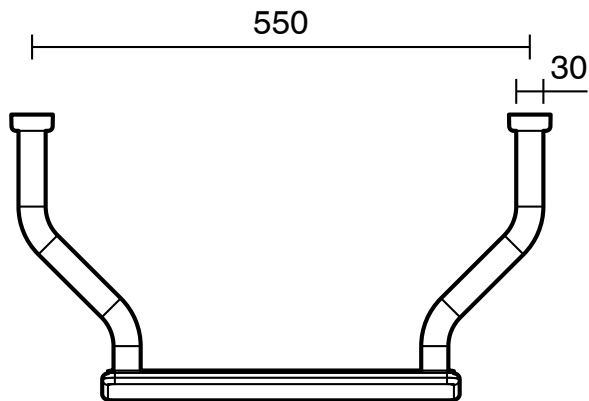

mizu

Mizu Drift Accessible Backrest Matte Black

2266567

SPECIFICATIONS

Recommended Use	Domestic, Hotel & Commercial
Colour	Matte Black
Material	304 grade (18/8) stainless steel/ HDPE
Weight Capacity	113 kg

WARRANTY

Replacement Only - Domestic Use	20 Years
Parts Replacement Only	12 Months

Please refer to Warranty Page for full Terms and Conditions

Dimensions are nominal measurements only.

CLEANING RECOMMENDATIONS:

We recommend the use of soapy water or approved cleaners. This product should not be cleaned with abrasive materials. Damage caused by any improper treatment is not covered by the product warranty. Refer to Warranty Conditions

Disclaimer: Products in this specification manual must by regulation be installed by licensed and registered trade people. The manufacturer/distributor reserves the right to vary specifications or delete models from their range without prior notification. Dimensions are nominal measurements only. Dimensions and set-outs listed are correct at time of publication however the manufacturer/distributor takes no responsibility for printing errors.

Published 05/07/2024

To see the complete Mizu range go to www.reece.com.au