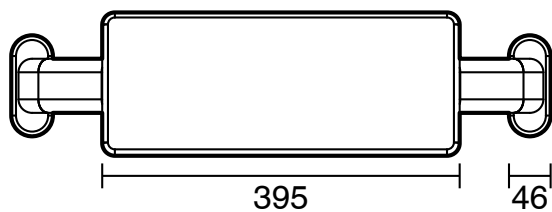

mizu

Mizu Drift Accessible Backrest Matte Black

2266567

SPECIFICATIONS

Recommended Use	Domestic, Hotel & Commercial
Colour	Matte Black
Material	304 grade (18/8) stainless steel/ HDPE
Weight Capacity	113 kg

WARRANTY

Replacement Only - Domestic Use	20 Years
Parts Replacement Only	12 Months

Please refer to Warranty Page for full Terms and Conditions

Dimensions are nominal measurements only.

CLEANING RECOMMENDATIONS:

We recommend the use of soapy water or approved cleaners. This product should not be cleaned with abrasive materials. Damage caused by any improper treatment is not covered by the product warranty. Refer to Warranty Conditions

Disclaimer: Products in this specification manual must by regulation be installed by licensed and registered trade people. The manufacturer/distributor reserves the right to vary specifications or delete models from their range without prior notification. Dimensions are nominal measurements only. Dimensions and set-outs listed are correct at time of publication however the manufacturer/distributor takes no responsibility for printing errors.

Published 05/07/2024

To see the complete Mizu range go to www.reece.com.au