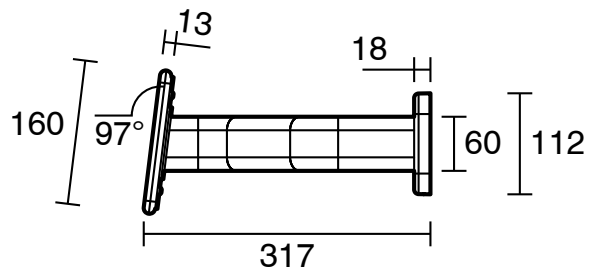

mizu

Mizu Drift Accessible Backrest Matte Black

2266567

SPECIFICATIONS

Recommended Use	Domestic, Hotel & Commercial
Colour	Matte Black
Material	304 grade (18/8) stainless steel/ HDPE
Weight Capacity	113 kg

WARRANTY

Replacement Only - Domestic Use	20 Years
Parts Replacement Only	12 Months

Please refer to Warranty Page for full Terms and Conditions

Dimensions are nominal measurements only.

CLEANING RECOMMENDATIONS:

We recommend the use of soapy water or approved cleaners. This product should not be cleaned with abrasive materials. Damage caused by any improper treatment is not covered by the product warranty. Refer to Warranty Conditions

Disclaimer: Products in this specification manual must by regulation be installed by licensed and registered trade people. The manufacturer/distributor reserves the right to vary specifications or delete models from their range without prior notification. Dimensions are nominal measurements only. Dimensions and set-outs listed are correct at time of publication however the manufacturer/distributor takes no responsibility for printing errors.

Published 05/07/2024

To see the complete Mizu range go to www.reece.com.au