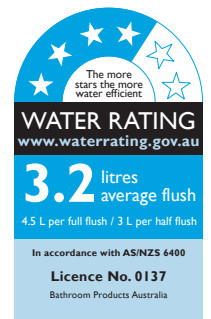

To see the complete Roca range go to www.reece.com.au/bathrooms