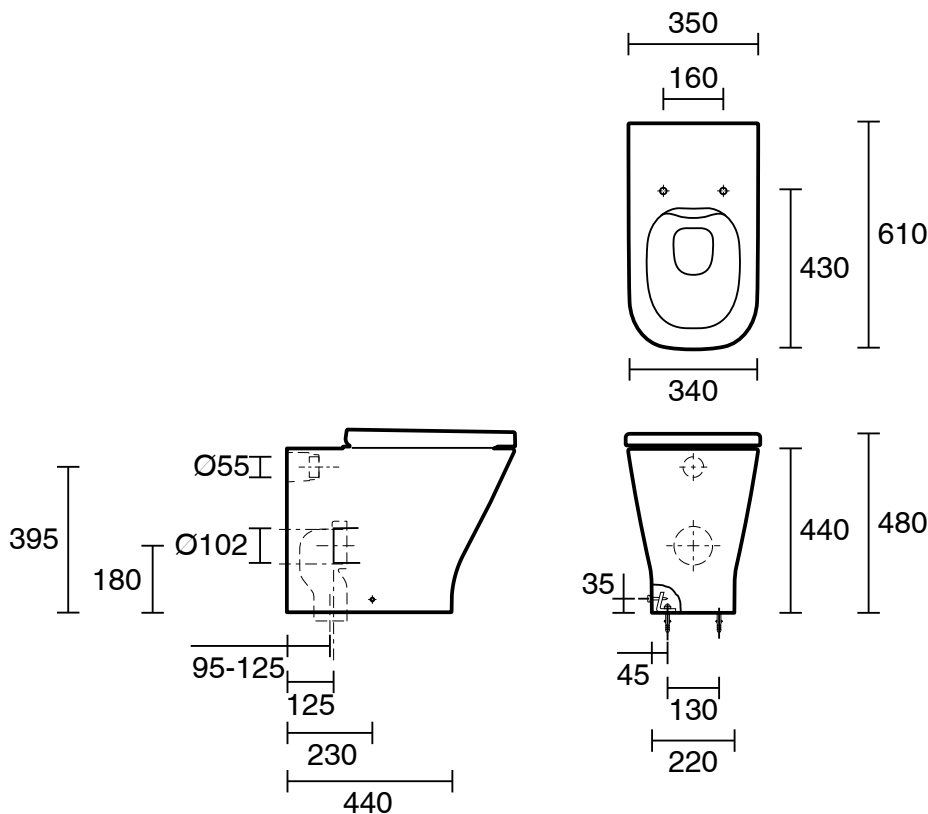

Roca The Gap Square Rimless Back To Wall Overheight Pan with Soft Close Quick Release Toilet Seat White (4 Star)

10046

SPECIFICATIONS

Recommended Use	Domestic, Hotel & Commercial
Pan Colour	White
Pan Material	Vitreous China
Toilet Seat Material	Urea
Weight of Pan	31.5 kg
Rim Configuration	Rimless
Pan Outlet Type	Universal S & P
Fixing Bolts	Included

WARRANTY

Warranty - Domestic Use	15 Years
Spare Parts & Labour	12 Months

Please refer to Warranty Page for full Terms and Conditions

Dimensions are nominal measurements only.

CLEANING RECOMMENDATIONS:

We recommend the use of soapy water or approved cleaners. This product should not be cleaned with abrasive materials. Damage caused by any improper treatment is not covered by the product warranty. Refer to Warranty Conditions

Disclaimer: Products in this specification manual must by regulation be installed by licensed and registered trade people. The manufacturer/distributor reserves the right to vary specifications or delete models from their range without prior notification. Dimensions are nominal measurements only. Dimensions and set-outs listed are correct at time of publication however the manufacturer/distributor takes no responsibility for printing errors.

Published 19/07/2024