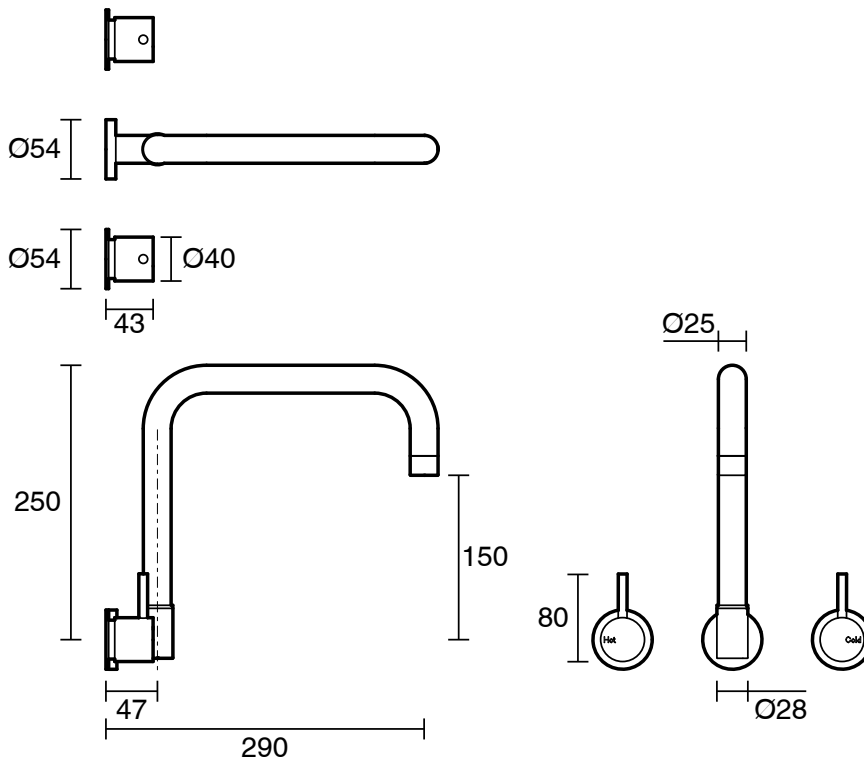

SUSSEX

Sussex Scala Wall Spa Set Square Chrome

2261619

SPECIFICATIONS	
Recommended Use	Residential;Commercial
Colour Finish	Polished Chrome
Primary Material	DR Brass
Recommended Pressure Range	150 - 500 kPa as per AS3500
Max Continuous Working Temperature (deg C)	65
Min Continuous Working Temperature (deg C)	1
WARRANTY	
Residential Use (Years)	40
Commercial Use (Years)	10
<i>Please refer to Sussex Warranty page for full Terms and Conditions</i>	

Disclaimer: Products in this specification manual must by regulation be installed by licensed and registered trade people. The manufacturer/distributor reserves the right to vary specifications or delete models from their range without prior notification. Dimensions are nominal measurements only. Dimensions and set-outs listed are correct at time of publication however the manufacturer/distributor takes no responsibility for printing errors.