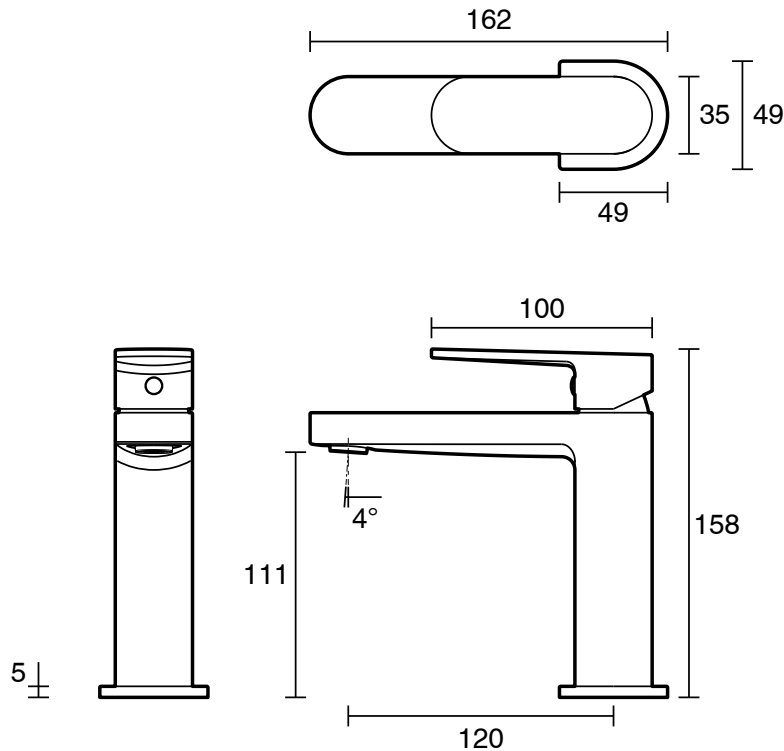

mizu

Mizu Soothe MK2 Basin Mixer Brushed Gunmetal (6 Star)

2265206

SPECIFICATIONS

Recommended Use	Domestic;Commercial;Hotel
Colour Category	Gunmetal
Colour Finish	Brushed Gunmetal
Primary Material	Lead Free Brass
Hot Water Unit Suitability	Storage Tank;Continuous Flow

WARRANTY

Warranty - Domestic Use (Years)	10
Spare Parts & Labour (Years)	1

Please refer to Warranty Page for full Terms and Conditions

Dimensions are nominal measurements only.

CLEANING RECOMMENDATIONS:

We recommend the use of soapy water or approved cleaners. This product should not be cleaned with abrasive materials. Damage caused by any improper treatment is not covered by the product warranty. Refer to Warranty Conditions

Disclaimer: Products in this specification manual must by regulation be installed by licensed and registered trade people. The manufacturer/distributor reserves the right to vary specifications or delete models from their range without prior notification. Dimensions are nominal measurements only. Dimensions and set-outs listed are correct at time of publication however the manufacturer/distributor takes no responsibility for printing errors.

Published 19/11/2024

To see the complete Mizu range go to www.reece.com.au