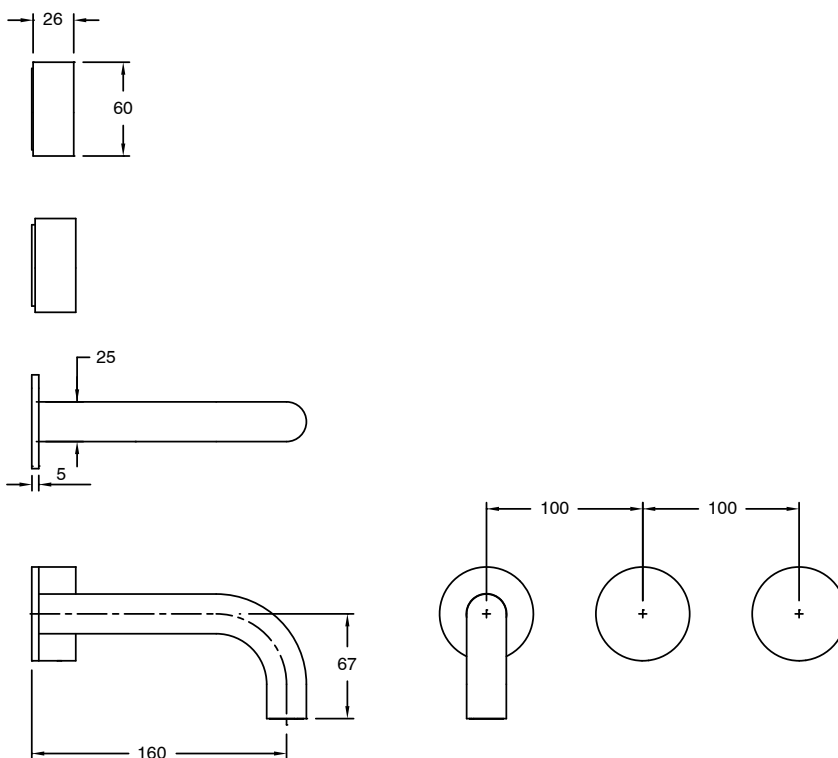

SUSSEX

Sussex Pure Wall Bath Hostess System 200mm Right Hand Satin Chrome

2299221

SPECIFICATIONS	
Recommended Use	Residential;Commercial
Colour Finish	Satin Chrome
Primary Material	DR Brass
Recommended Pressure Range	150 - 500 kPa as per AS3500
Max Continuous Working Temperature (deg C)	65
Min Continuous Working Temperature (deg C)	1
WARRANTY	
Residential Use (Years)	40
Commercial Use (Years)	10
<i>Please refer to Sussex Warranty page for full Terms and Conditions</i>	

Disclaimer: Products in this specification manual must by regulation be installed by licensed and registered trade people. The manufacturer/distributor reserves the right to vary specifications or delete models from their range without prior notification. Dimensions are nominal measurements only. Dimensions and set-outs listed are correct at time of publication however the manufacturer/distributor takes no responsibility for printing errors.