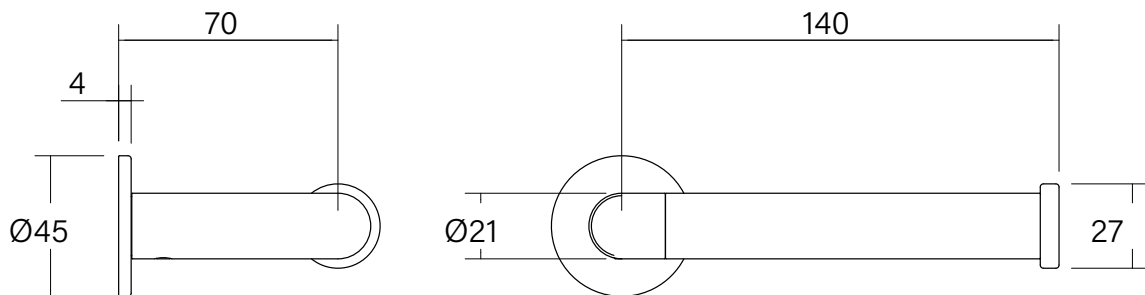

Faucet Strommen Vara Toilet Roll Holder Discovery Bronze

40565

SPECIFICATIONS

Recommended Use	Domestic; Commercial; Hotel
Colour Finish	Discovery Bronze
Primary Material	Brass

WARRANTY

Replacement Only - Domestic Use (Years)	40
Parts Replacement Only (Years)	10

Please refer to Warranty Page for full Terms and Conditions

Dimensions are nominal measurements only.

CLEANING RECOMMENDATIONS:

We recommend the use of soapy water or approved cleaners. This product should not be cleaned with abrasive materials. Damage caused by any improper treatment is not covered by the product warranty. Refer to Warranty Conditions

Disclaimer: Products in this specification manual must by regulation be installed by licensed and registered trade people. The manufacturer/distributor reserves the right to vary specifications or delete models from their range without prior notification. Dimensions are nominal measurements only. Dimensions and set-outs listed are correct at time of publication however the manufacturer/distributor takes no responsibility for printing errors.

Published 11/02/2026

To see the complete Faucet Strommen
Vara range go to www.reece.com.au