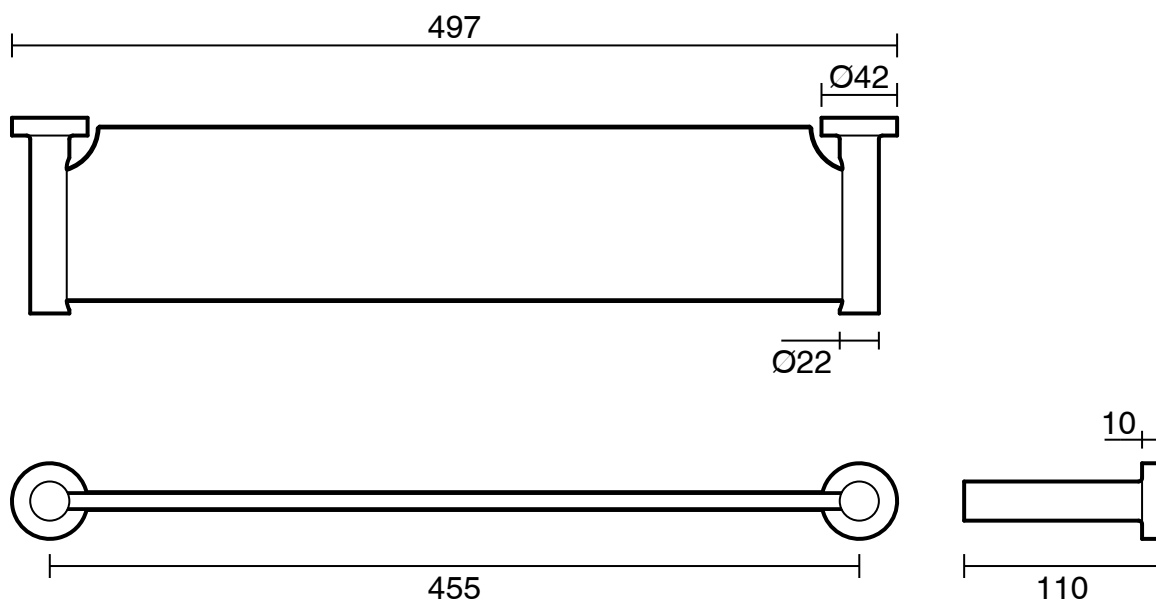

## Sussex Scala Vanity Shelf LUX PVD Brushed Oyster Nickel

2267090

SPECIFICATIONS	
Recommended Use	Residential;Commercial
Colour Finish	Brushed Oyster Nickel
Primary Material	Brass
WARRANTY	
Residential Use (Years)	40
Commercial Use (Years)	10
<i>Please refer to Sussex Warranty page for full Terms and Conditions</i>	

Dimensions are nominal measurements only.