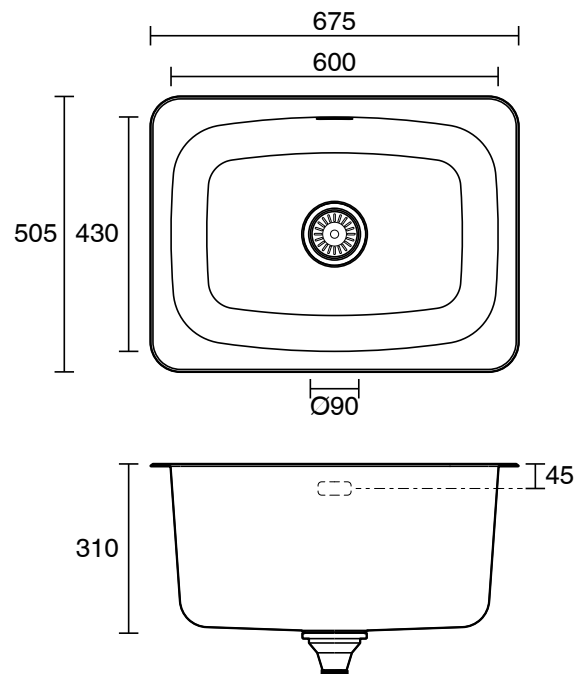

WARRANTY

Warranty - Domestic Use (Years)	25
Spare Parts & Labour (Years)	1

Please refer to Warranty Page for full Terms and Conditions