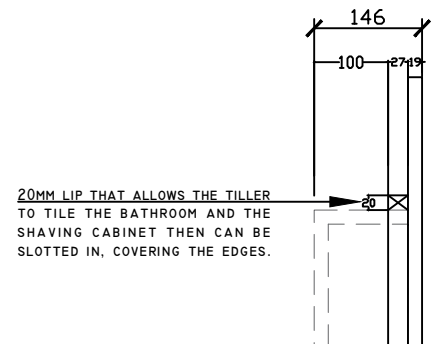

Halo Recessed Round Shaving Cabinet

SPECIFICATIONS

Recommended Use	Domestic, Hotel & Commercial
Mirror Trim Material	19mm American Oak veneer
Mirror Frame Material	2 Pack Polyurethane on High Moisture Resistant MDF
Door Design	Soft close doors with hinged opening
Mirror Material	4mm Australian made safety mirror
Colour Variations	Please refer to the Colour, Finish and Material Variations Document on the Website for more information.
Features	Adjustable internal shelves
Fixing	Bolted / Screwed to Wall by a Licensed Trades Person (not included)

To see the complete Issy range go to www.reece.com.au/bathrooms

STANDARD SIZES	H1-SHVR1000	H1-SHVR1200
Diameter (mm)	1000	1200
Depth (mm)	146	146
Adjustable shelves	4	4

CUSTOM SIZES	H1-SHVR1001-1200
Diameter (mm)	1000
Depth (mm)	146
Adjustable shelves	4

Halo Recessed Round Shaving Cabinet

STANDARD SIZES

1000DIA X 146D

LEFT

SIDE VIEW for all sizes

20MM LIP THAT ALLOWS THE TILER TO TILE THE BATHROOM AND THE SHAVING CABINET THEN CAN BE SLOTTED IN, COVERING THE EDGES.

RIGHT

1200DIA X 146D

LEFT

RIGHT

Halo Recessed Round Shaving Cabinet

CUSTOM SIZES

1001-1200DIA X 146D

SIDE VIEW for all sizes