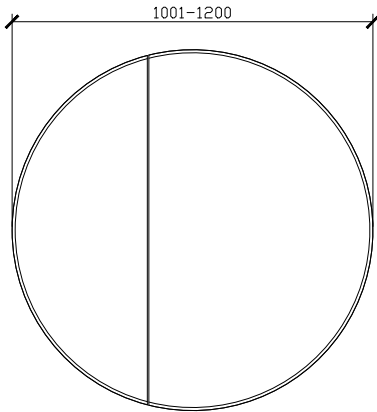

Halo Recessed Round Shaving Cabinet

STANDARD SIZES

1000DIA X 146D

LEFT

SIDE VIEW for all sizes

20MM LIP THAT ALLOWS THE TILER TO TILE THE BATHROOM AND THE SHAVING CABINET THEN CAN BE SLOTTED IN, COVERING THE EDGES.

RIGHT

1200DIA X 146D

LEFT

RIGHT

Halo Recessed Round Shaving Cabinet

CUSTOM SIZES

1001-1200DIA X 146D

SIDE VIEW for all sizes

LEFT

RIGHT