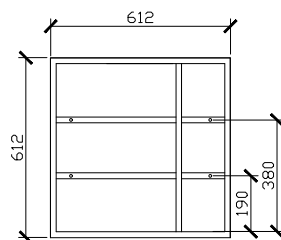

To see the complete Issy range go to www.reece.com.au/bathrooms

STANDARD SIZES	H1-SHVR1000	H1-SHVR1200
Diameter (mm)	1000	1200
Depth (mm)	146	146
Adjustable shelves	4	4

CUSTOM SIZES	H1-SHVR1001-1200
Diameter (mm)	1000
Depth (mm)	146
Adjustable shelves	4

Halo Recessed Round Shaving Cabinet

STANDARD SIZES

1000DIA X 146D

LEFT

SIDE VIEW for all sizes

20MM LIP THAT ALLOWS THE TILER TO TILE THE BATHROOM AND THE SHAVING CABINET THEN CAN BE SLOTTED IN, COVERING THE EDGES.

RIGHT

1200DIA X 146D

LEFT

RIGHT

Halo Recessed Round Shaving Cabinet

CUSTOM SIZES

1001-1200DIA X 146D

SIDE VIEW for all sizes