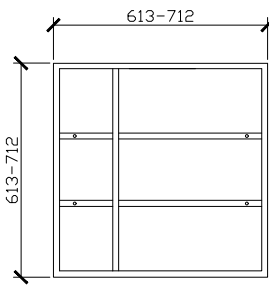

Halo Recessed Round Shaving Cabinet

CUSTOM SIZES

1001-1200DIA X 146D

SIDE VIEW for all sizes

LEFT

RIGHT