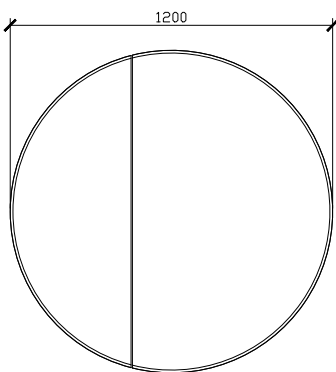

To see the complete Issy range go to www.reece.com.au/bathrooms

STANDARD SIZES	H1-SHVR1000	H1-SHVR1200
Diameter (mm)	1000	1200
Depth (mm)	146	146
Adjustable shelves	4	4

CUSTOM SIZES	H1-SHVR1001-1200
Diameter (mm)	1000
Depth (mm)	146
Adjustable shelves	4

Halo Recessed Round Shaving Cabinet

STANDARD SIZES

1000DIA X 146D

LEFT

SIDE VIEW for all sizes

20MM LIP THAT ALLOWS THE TILER TO TILE THE BATHROOM AND THE SHAVING CABINET THEN CAN BE SLOTTED IN, COVERING THE EDGES.

RIGHT

1200DIA X 146D

LEFT

RIGHT

Halo Recessed Round Shaving Cabinet

CUSTOM SIZES

1001-1200DIA X 146D

SIDE VIEW for all sizes