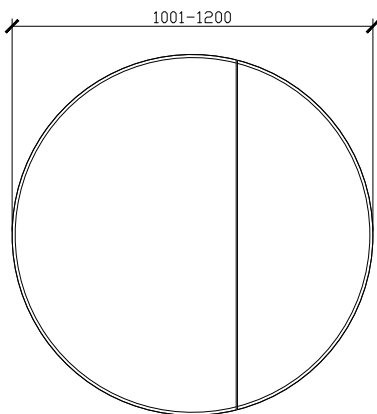

Halo Recessed Round Shaving Cabinet

CUSTOM SIZES

1001-1200DIA X 146D

SIDE VIEW for all sizes

LEFT

RIGHT