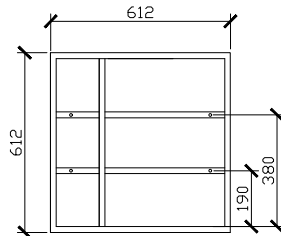

Halo Recessed Round Shaving Cabinet

SPECIFICATIONS

Recommended Use	Domestic, Hotel & Commercial
Mirror Trim Material	19mm American Oak veneer
Mirror Frame Material	2 Pack Polyurethane on High Moisture Resistant MDF
Door Design	Soft close doors with hinged opening
Mirror Material	4mm Australian made safety mirror
Colour Variations	Please refer to the Colour, Finish and Material Variations Document on the Website for more information.
Features	Adjustable internal shelves
Fixing	Bolted / Screwed to Wall by a Licensed Trades Person (not included)

To see the complete Issy range go to www.reece.com.au/bathrooms

STANDARD SIZES	H1-SHVR1000	H1-SHVR1200
Diameter (mm)	1000	1200
Depth (mm)	146	146
Adjustable shelves	4	4

CUSTOM SIZES	H1-SHVR1001-1200
Diameter (mm)	1000
Depth (mm)	146
Adjustable shelves	4

Halo Recessed Round Shaving Cabinet

STANDARD SIZES

1000DIA X 146D

LEFT

SIDE VIEW for all sizes

20MM LIP THAT ALLOWS THE TILER TO TILE THE BATHROOM AND THE SHAVING CABINET THEN CAN BE SLOTTED IN, COVERING THE EDGES.

RIGHT

1200DIA X 146D

LEFT

RIGHT

Halo Recessed Round Shaving Cabinet

CUSTOM SIZES

1001-1200DIA X 146D

SIDE VIEW for all sizes