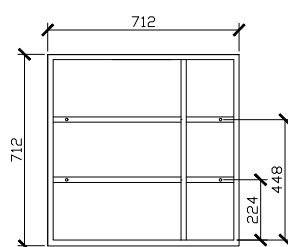

To see the complete Issy range go to www.reece.com.au/bathrooms

STANDARD SIZES	H1-SHVR1000	H1-SHVR1200
Diameter (mm)	1000	1200
Depth (mm)	146	146
Adjustable shelves	4	4

CUSTOM SIZES	H1-SHVR1001-1200
Diameter (mm)	1000
Depth (mm)	146
Adjustable shelves	4

Halo Recessed Round Shaving Cabinet

STANDARD SIZES

1000DIA X 146D

LEFT

SIDE VIEW for all sizes

20MM LIP THAT ALLOWS THE TILER TO TILE THE BATHROOM AND THE SHAVING CABINET THEN CAN BE SLOTTED IN, COVERING THE EDGES.

RIGHT

1200DIA X 146D

LEFT

RIGHT

Halo Recessed Round Shaving Cabinet

CUSTOM SIZES

1001-1200DIA X 146D

SIDE VIEW for all sizes