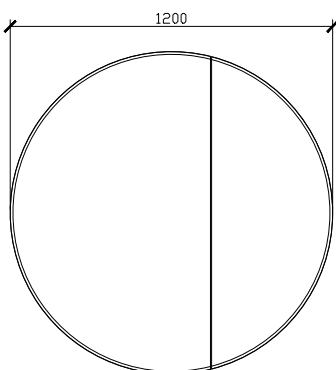

To see the complete Issy range go to www.reece.com.au/bathrooms

STANDARD SIZES	H1-SHVR1000	H1-SHVR1200
Diameter (mm)	1000	1200
Depth (mm)	146	146
Adjustable shelves	4	4

CUSTOM SIZES	H1-SHVR1001-1200
Diameter (mm)	1000
Depth (mm)	146
Adjustable shelves	4

Halo Recessed Round Shaving Cabinet

STANDARD SIZES

1000DIA X 146D

LEFT

SIDE VIEW for all sizes

20MM LIP THAT ALLOWS THE TILER TO TILE THE BATHROOM AND THE SHAVING CABINET THEN CAN BE SLOTTED IN, COVERING THE EDGES.

RIGHT

1200DIA X 146D

LEFT

RIGHT

Halo Recessed Round Shaving Cabinet

CUSTOM SIZES

1001-1200DIA X 146D

SIDE VIEW for all sizes