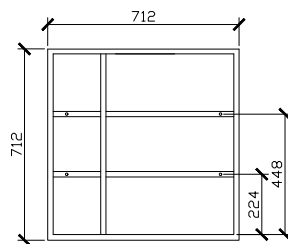

To see the complete Issy range go to www.reece.com.au/bathrooms

STANDARD SIZES	H1-SHVR1000	H1-SHVR1200
Diameter (mm)	1000	1200
Depth (mm)	146	146
Adjustable shelves	4	4

CUSTOM SIZES	H1-SHVR1001-1200
Diameter (mm)	1000
Depth (mm)	146
Adjustable shelves	4

Halo Recessed Round Shaving Cabinet

STANDARD SIZES

1000DIA X 146D

LEFT

SIDE VIEW for all sizes

20MM LIP THAT ALLOWS THE TILER TO TILE THE BATHROOM AND THE SHAVING CABINET THEN CAN BE SLOTTED IN, COVERING THE EDGES.

RIGHT

1200DIA X 146D

LEFT

RIGHT

Halo Recessed Round Shaving Cabinet

CUSTOM SIZES

1001-1200DIA X 146D

SIDE VIEW for all sizes