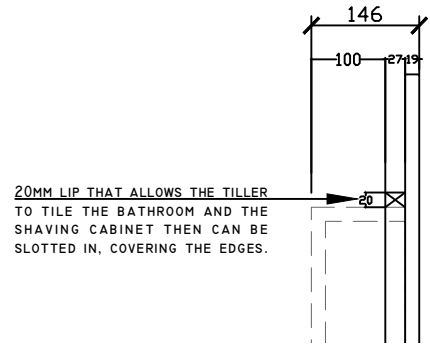

Halo Recessed Round Shaving Cabinet

CUSTOM SIZES

1001-1200DIA X 146D

SIDE VIEW for all sizes

LEFT

RIGHT