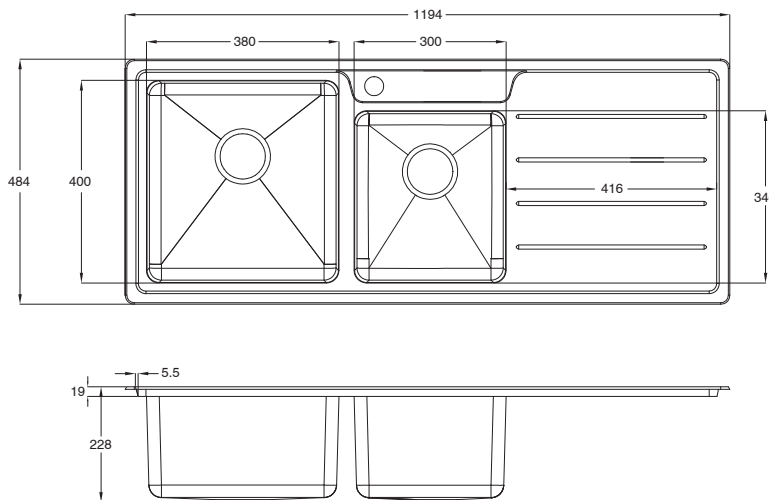

### SPECIFICATIONS

Recommended Use	Domestic, Hotel & Commercial
Colour	Stainless Steel
Finish	Satin
Material	Stainless Steel (304 Grade)
Bowl Type	1 & 3/4 Bowl
Bowl Configuration	Left Hand Bowl with Drainer
Sink Installation	Inset / Undermount
Fixing	Clipping System
Overflow Configuration	No Overflow
Taphole Configuration	1 Taphole
Plug & Waste Type	90mm Basket Waste
Plug & Waste	Included

Dimensions are nominal measurements only.