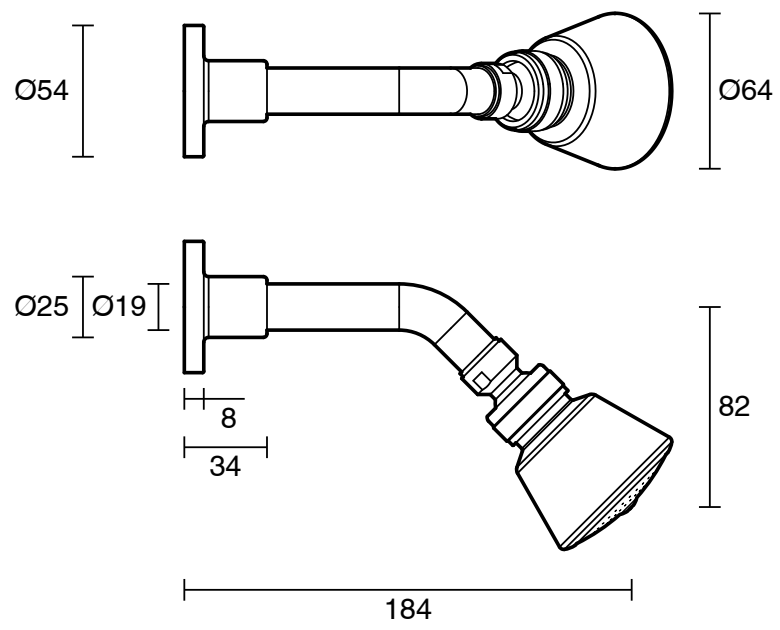

SUSSEX

Sussex Scala Shower Head and Arm LUX PVD Brushed Oyster Nickel (3 Star)

2267134

SPECIFICATIONS

Recommended Use	Residential;Commercial
Colour Finish	Brushed Oyster Nickel
Primary Material	Brass
Recommended Pressure Range	150 - 500 kPa as per AS3500
Max Continuous Working Temperature (deg C)	65
Min Continuous Working Temperature (deg C)	1

WARRANTY

Residential Use (Years)	40
Commercial Use (Years)	10

Please refer to Sussex Warranty page for full Terms and Conditions

Dimensions are nominal measurements only.

CLEANING RECOMMENDATIONS:

We recommend the use of soapy water or approved cleaners. This product should not be cleaned with abrasive materials. Damage caused by any improper treatment is not covered by the product warranty. Refer to Warranty Conditions

Disclaimer: Products in this specification manual must by regulation be installed by licensed and registered trade people. The manufacturer/distributor reserves the right to vary specifications or delete models from their range without prior notification. Dimensions are nominal measurements only. Dimensions and set-outs listed are correct at time of publication however the manufacturer/distributor takes no responsibility for printing errors.
Published 31/03/2026

To see the complete Sussex range go to www.reece.com.au