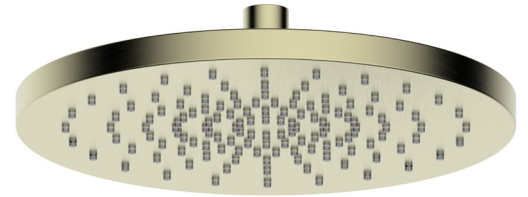

mizu

Mizu Drift Overhead Shower 250mm ABS Brushed Brass (5 Star)

4205590

SPECIFICATIONS

Recommended Use	Commercial, Domestic & Hotel
Colour	Brushed Brass
Primary Material	ABS
Maximum Continuous Working Pressure	500 kPa
Maximum Continuous Working Temperature	60 deg C
Suitable for Storage Tank Hot Water	Yes
Suitable for Continuous Flow Hot Water	Yes
Suitable for Gravity Feed Hot Water	No

WARRANTY

Warranty - Domestic Use	10 Years
Spare Parts & Labour	1 Years

Please refer to Warranty Page for full Terms and Conditions

Dimensions are nominal measurements only.

CLEANING RECOMMENDATIONS:

We recommend the use of soapy water or approved cleaners. This product should not be cleaned with abrasive materials. Damage caused by any improper treatment is not covered by the product warranty. Refer to Warranty Conditions

Disclaimer: Products in this specification manual must by regulation be installed by licensed and registered trade people. The manufacturer/distributor reserves the right to vary specifications or delete models from their range without prior notification. Dimensions are nominal measurements only. Dimensions and set-outs listed are correct at time of publication however the manufacturer/distributor takes no responsibility for printing errors.

Published 05/07/2024

To see the complete Mizu range go to www.reece.com.au