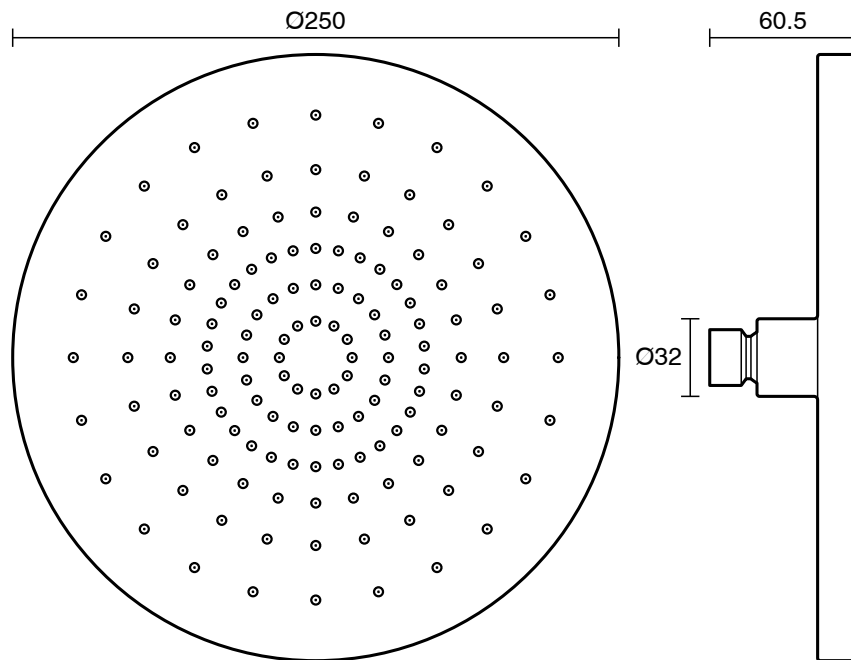

mizu

Mizu Drift Overhead Shower 250mm ABS Brushed Brass (5 Star)

4205590

SPECIFICATIONS

Recommended Use	Commercial, Domestic & Hotel
Colour	Brushed Brass
Primary Material	ABS
Maximum Continuous Working Pressure	500 kPa
Maximum Continuous Working Temperature	60 deg C
Suitable for Storage Tank Hot Water	Yes
Suitable for Continuous Flow Hot Water	Yes
Suitable for Gravity Feed Hot Water	No

WARRANTY

Warranty - Domestic Use	10 Years
Spare Parts & Labour	1 Years

Please refer to Warranty Page for full Terms and Conditions

Dimensions are nominal measurements only.

CLEANING RECOMMENDATIONS:

We recommend the use of soapy water or approved cleaners. This product should not be cleaned with abrasive materials. Damage caused by any improper treatment is not covered by the product warranty. Refer to Warranty Conditions

Disclaimer: Products in this specification manual must by regulation be installed by licensed and registered trade people. The manufacturer/distributor reserves the right to vary specifications or delete models from their range without prior notification. Dimensions are nominal measurements only. Dimensions and set-outs listed are correct at time of publication however the manufacturer/distributor takes no responsibility for printing errors.

Published 05/07/2024

To see the complete Mizu range go to www.reece.com.au