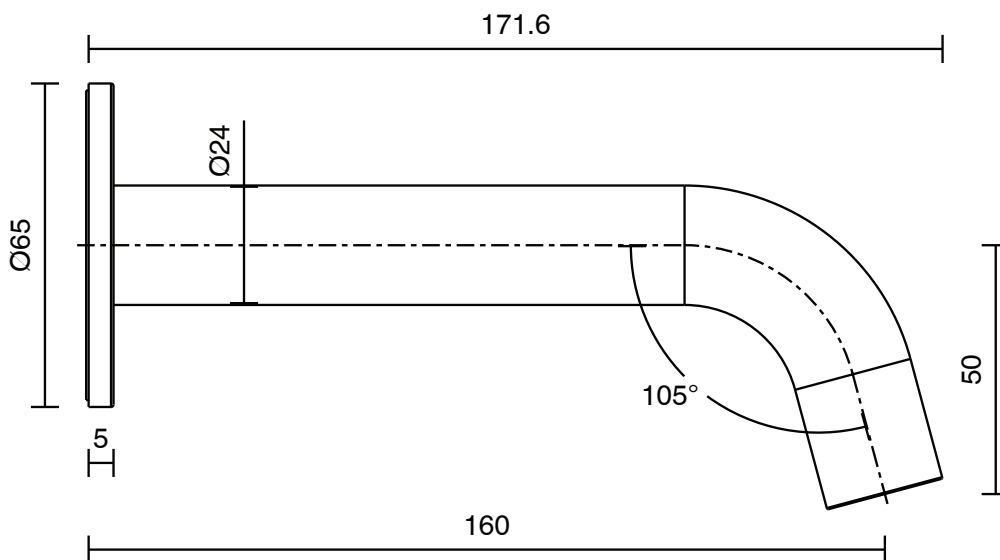

mizu

Mizu Drift MK2 Basin/Bath Outlet 160mm Brushed Nickel (5 Star)

2266136

SPECIFICATIONS

Recommended Use	Domestic, Hotel & Commercial
Colour	Brushed Nickel
Finish	Brushed
Body Material	H62 Brass
Recommended Pressure Range	150 - 500 kPa
Maximum Continuous Working Temperature	65 deg C
Suitable for Storage Tank Hot Water	Yes
Suitable for Continuous Flow Hot Water	Yes
Suitable for Gravity Feed Hot Water	No

WARRANTY

Warranty - Domestic Use	10 Years
Spare Parts & Labour	12 Months

Please refer to Warranty Page for full Terms and Conditions

Dimensions are nominal measurements only.

CLEANING RECOMMENDATIONS:

We recommend the use of soapy water or approved cleaners. This product should not be cleaned with abrasive materials. Damage caused by any improper treatment is not covered by the product warranty. Refer to Warranty Conditions

Disclaimer: Products in this specification manual must by regulation be installed by licensed and registered trade people. The manufacturer/distributor reserves the right to vary specifications or delete models from their range without prior notification. Dimensions are nominal measurements only. Dimensions and set-outs listed are correct at time of publication however the manufacturer/distributor takes no responsibility for printing errors.

Published 13/06/2023

To see the complete Mizu range go to www.reece.com.au