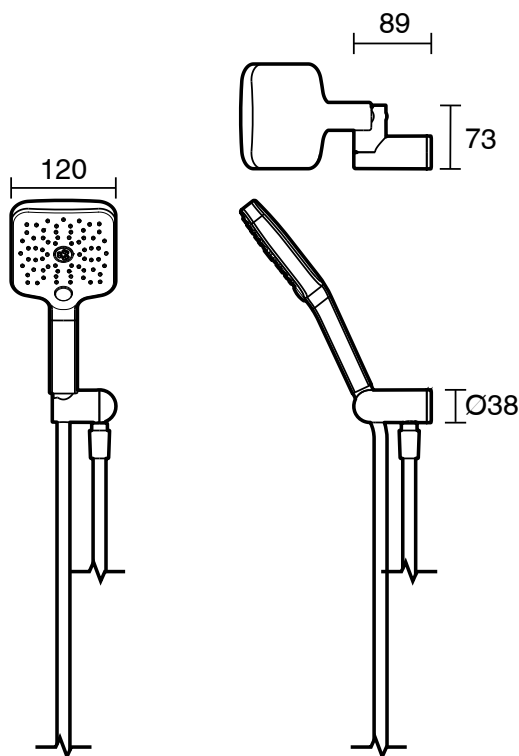

WARRANTY

Warranty - Domestic Use (Years)	10
Spare Parts & Labour (Years)	1

Please refer to Warranty Page for full Terms and Conditions

Dimensions are nominal measurements only.

CLEANING RECOMMENDATIONS:

We recommend the use of soapy water or approved cleaners. This product should not be cleaned with abrasive materials. Damage caused by any improper treatment is not covered by the product warranty. Refer to Warranty Conditions

Disclaimer: Products in this specification manual must by regulation be installed by licensed and registered trade people. The manufacturer/distributor reserves the right to vary specifications or delete models from their range without prior notification. Dimensions are nominal measurements only. Dimensions and set-outs listed are correct at time of publication however the manufacturer/distributor takes no responsibility for printing errors.

Published 26/11/2024

To see the complete Mizu range go to www.reece.com.au