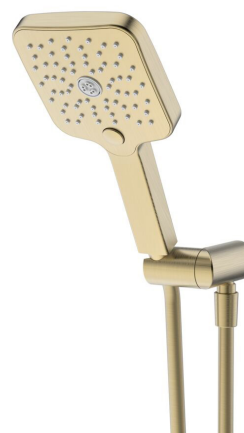

# mizu

## Mizu Soothe Handshower with Water Inlet Wall Bracket Brushed Brass (5 Star)

4201029

### SPECIFICATIONS

Recommended Use	Domestic;Commercial;Hotel
Colour Finish	Brushed Brass
Max Continuous Working Pressure (kPa)	500
Max Continuous Working Temperature (deg C)	65