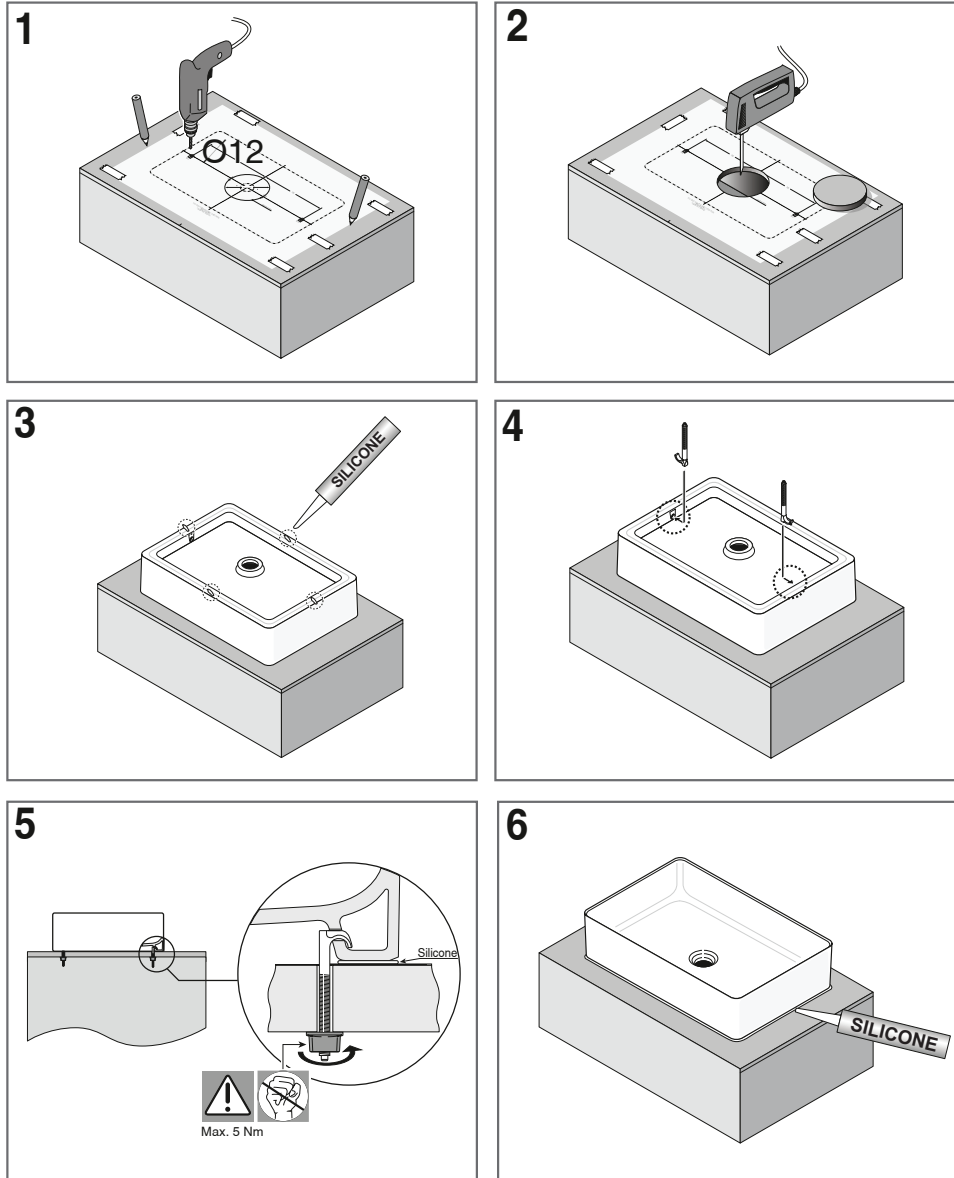

## Laufen Living Saphirkeramik Counter Basin 600 x 340mm White

**NOTE:**

If wall mounted tapware is to be used, consideration should be made to length of outlet and positioning of basin on bench top.

If tapware is to be bench mounted allow suitable bench top width for fitting tapware.