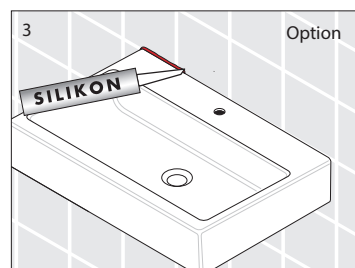

Laufen Val Wall / Counter Basin with Overflow 1 Taphole 550mm White

Washbasins / Open valve / click clack valve

EN Guarantee/Liability only when assembled by a licensed plumber in accordance with the instructions and local regulations.

Open Valve

Click Clack Valve

Push to Close
Push to Open

Plumbers, please ensure a copy of the Installation Instructions are left with the end user for future reference