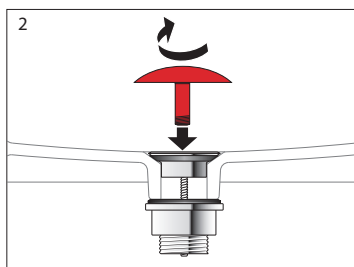

Laufen Val Wall / Counter Basin with Overflow 1 Taphole 550mm White

Washbasins / Open valve / click clack valve

EN Guarantee/Liability only when assembled by a licensed plumber in accordance with the instructions and local regulations.

Open Valve

Click Clack Valve

Push to Close
Push to Open

Plumbers, please ensure a copy of the Installation Instructions are left with the end user for future reference