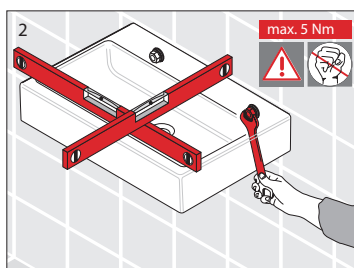

Laufen Val Wall / Counter Basin with Overflow 1 Taphole 550mm White

Washbasins / Open valve / click clack valve

EN Guarantee/Liability only when assembled by a licensed plumber in accordance with the instructions and local regulations.

Open Valve

Click Clack Valve

Push to Close
Push to Open

Plumbers, please ensure a copy of the Installation Instructions are left with the end user for future reference