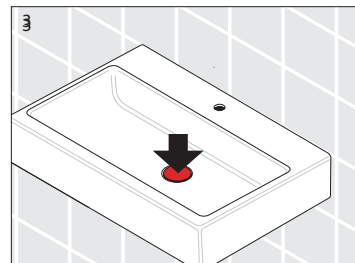

Laufen Val Wall / Counter Basin with Overflow 1 Taphole 550mm White

Washbasins / Open valve / click clack valve

EN Guarantee/Liability only when assembled by a licensed plumber in accordance with the instructions and local regulations.

Open Valve

Click Clack Valve

Push to Close
Push to Open

Plumbers, please ensure a copy of the Installation Instructions are left with the end user for future reference