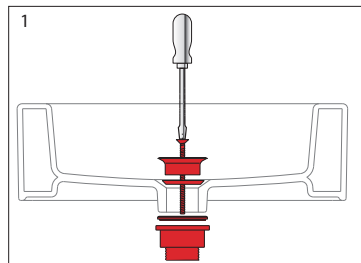

Laufen Val Wall / Counter Basin with Overflow 1 Taphole 550mm White

Washbasins / Open valve / click clack valve

EN Guarantee/Liability only when assembled by a licensed plumber in accordance with the instructions and local regulations.

Open Valve

Click Clack Valve

Push to Close
Push to Open

Plumbers, please ensure a copy of the Installation Instructions are left with the end user for future reference