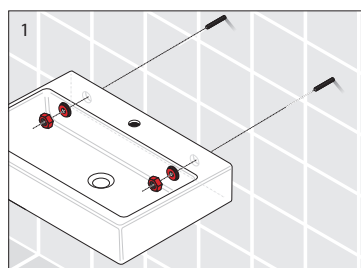

Laufen Val Wall / Counter Basin with Overflow 1 Taphole 550mm White

Washbasins / Open valve / click clack valve

EN Guarantee/Liability only when assembled by a licensed plumber in accordance with the instructions and local regulations.

Open Valve

Click Clack Valve

Push to Close
Push to Open

Plumbers, please ensure a copy of the Installation Instructions are left with the end user for future reference