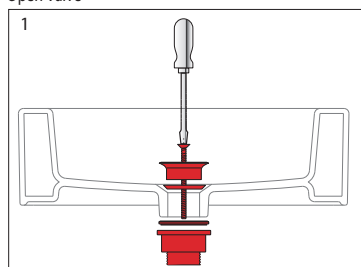

Laufen Val Wall / Counter Basin with Overflow 1 Taphole 550mm White

Washbasins / Open valve / click clack valve

EN Guarantee/Liability only when assembled by a licensed plumber in accordance with the instructions and local regulations.

Open Valve

Click Clack Valve

Push to Close
Push to Open

Plumbers, please ensure a copy of the Installation Instructions are left with the end user for future reference