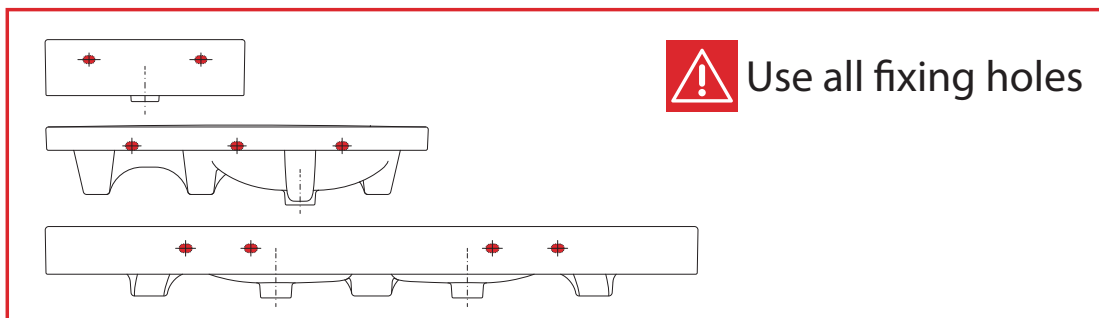

Laufen Val Wall / Counter Basin with Overflow 1 Taphole 550mm White

Washbasins / Open valve / click clack valve

EN Guarantee/Liability only when assembled by a licensed plumber in accordance with the instructions and local regulations.

Open Valve

Click Clack Valve

Push to Close
Push to Open

Plumbers, please ensure a copy of the Installation Instructions are left with the end user for future reference