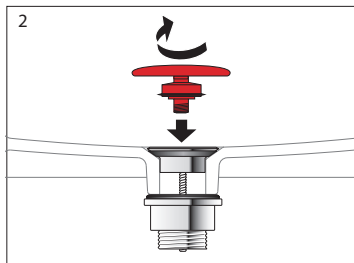

Laufen Val Wall / Counter Basin with Overflow 1 Taphole 550mm White

Washbasins / Open valve / click clack valve

EN Guarantee/Liability only when assembled by a licensed plumber in accordance with the instructions and local regulations.

Open Valve

Click Clack Valve

Push to Close
Push to Open

Plumbers, please ensure a copy of the Installation Instructions are left with the end user for future reference