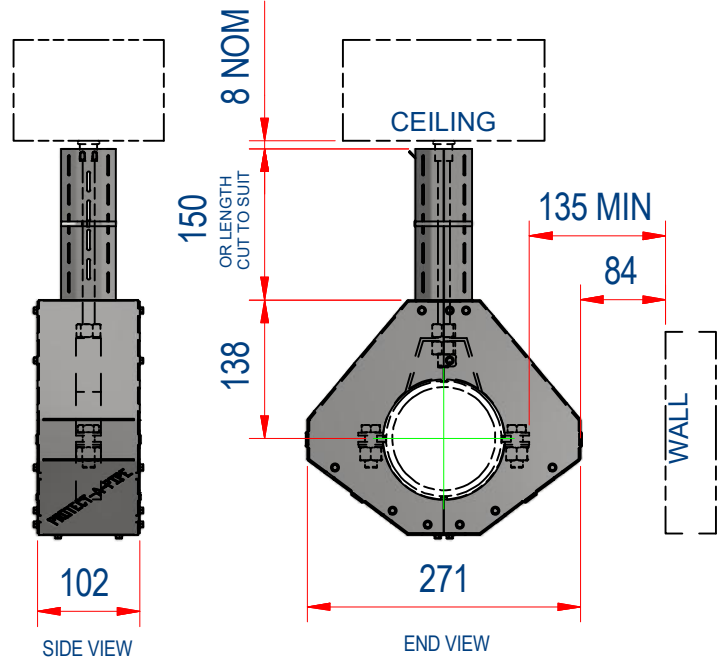

**SPECIFICATION - 100NB YOKE CLAMP  
CLAMP MOULD\_150HT**

**COMPLETE ASSY NUMBER**

**PRODUCT CODE 506826**

**COMPLETE ASSY**

- PN: VC20  
1 OFF
- PN: ARC12  
1 OFF
- PN: 150HT  
2 OFF  
ALWAYS SUPPLIED  
PRE FOLDED
- SS CABLE TIE  
1 OFF
- PN: Y100FE  
2 OFF  
SUPPLIED AS FLAT PAK  
OR PRE ASSEMBLED  
(REFER TO OPTION ON  
ORDER SHEET)
- SS SCREWS  
24 OFF  
SUPPLIED WITH FLAT PAK