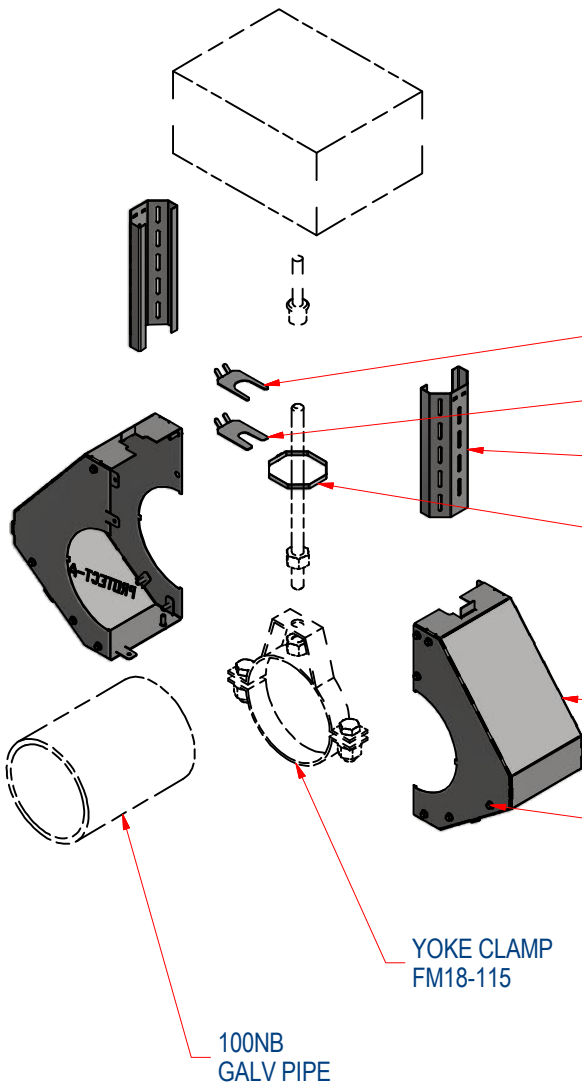

**SPECIFICATION - 100NB YOKE CLAMP  
CLAMP MOULD\_150HT**

**COMPLETE ASSY NUMBER**

**PRODUCT CODE 506826**

**COMPLETE ASSY**

- PN: VC20  
1 OFF
- PN: ARC12  
1 OFF
- PN: 150HT  
2 OFF  
ALWAYS SUPPLIED  
PRE FOLDED
- SS CABLE TIE  
1 OFF
- PN: Y100FE  
2 OFF  
SUPPLIED AS FLAT PAK  
OR PRE ASSEMBLED  
(REFER TO OPTION ON  
ORDER SHEET)
- SS SCREWS  
24 OFF  
SUPPLIED WITH FLAT PAK

**NOTE:**  
"CAFCO 300" REQD