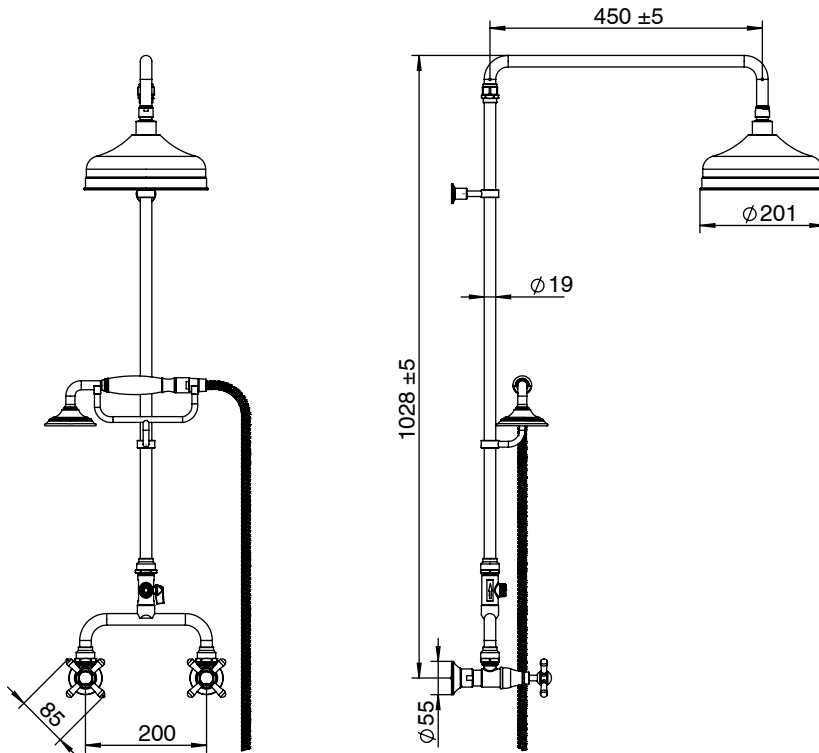

Milli Monument Edit Exposed Twin Telephone Shower Set Cross Handles Brass Gold (3 Star)

4204479

SPECIFICATIONS

Recommended Use	Domestic, Hotel & Commercial
Colour	Brass Gold
Finish	Polished
Material	DR Brass
Recommended Pressure Range	150 - 500 kPa
Maximum Continuous Working Temperature	80 deg C
Suitable for Storage Tank Hot Water	Yes
Suitable for Continuous Flow Hot Water	Yes
Suitable for Gravity Feed Hot Water	No

WARRANTY

Warranty - Domestic Use	15 Years
Spare Parts & Labour	12 Months

Please refer to Warranty Page for full Terms and Conditions

Dimensions are nominal measurements only.

CLEANING RECOMMENDATIONS:

We recommend the use of soapy water or approved cleaners. This product should not be cleaned with abrasive materials. Damage caused by any improper treatment is not covered by the product warranty. Refer to Warranty Conditions

Disclaimer: Products in this specification manual must by regulation be installed by licensed and registered trade people. The manufacturer/distributor reserves the right to vary specifications or delete models from their range without prior notification. Dimensions are nominal measurements only. Dimensions and set-outs listed are correct at time of publication however the manufacturer/distributor takes no responsibility for printing errors.

Published 05/10/2022

To see the complete Milli range go to www.reece.com.au