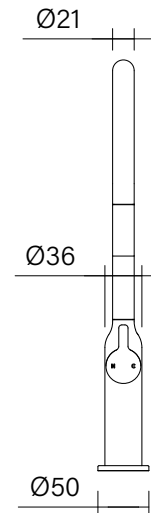

**Faucet Strommen Vara Fin Pull Out Gooseneck Sink Mixer Tap 2 Function Discovery Bronze (4 star)
Lead Free
40283**

SPECIFICATIONS	
Recommended Use	Domestic; Commercial; Hotel
Colour Finish	Discovery Bronze
Primary Material	DR Brass
Recommended Pressure Range	300 - 500 kPa
Max Continuous Working Temperature (deg C)	65
Min Continuous Working Temperature (deg C)	5
Hot Water Unit Suitability	Storage Tank, Continuous Flow
WARRANTY	
Warranty - Domestic Use (Years)	40
Spare Parts & Labour (Years)	10
<i>Please refer to Warranty Page for full Terms and Conditions</i>	