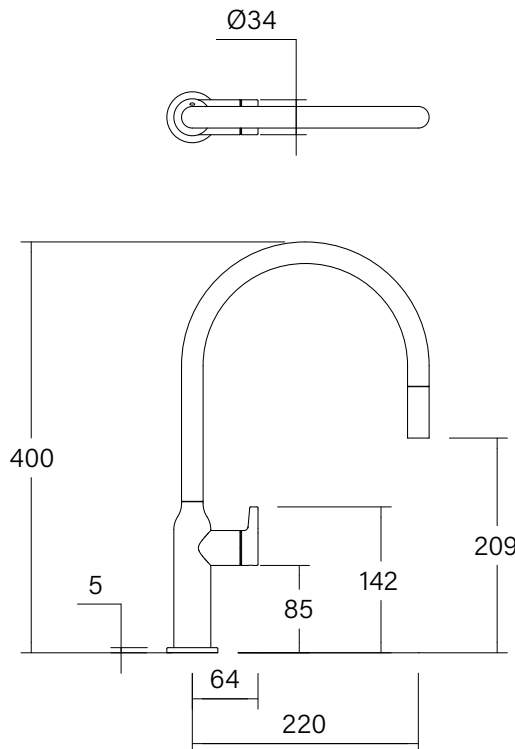

**Faucet Strommen Vara Fin Pull Out Gooseneck Sink Mixer Tap 2 Function Discovery Bronze (4 star)
Lead Free
40283**

SPECIFICATIONS	
Recommended Use	Domestic; Commercial; Hotel
Colour Finish	Discovery Bronze
Primary Material	DR Brass
Recommended Pressure Range	300 - 500 kPa
Max Continuous Working Temperature (deg C)	65
Min Continuous Working Temperature (deg C)	5
Hot Water Unit Suitability	Storage Tank, Continuous Flow
WARRANTY	
Warranty - Domestic Use (Years)	40
Spare Parts & Labour (Years)	10
<i>Please refer to Warranty Page for full Terms and Conditions</i>	

Disclaimer: Products in this specification manual must by regulation be installed by licensed and registered trade people. The manufacturer/distributor reserves the right to vary specifications or delete models from their range without prior notification. Dimensions are nominal measurements only. Dimensions and set-outs listed are correct at time of publication however the manufacturer/distributor takes no responsibility for printing errors.