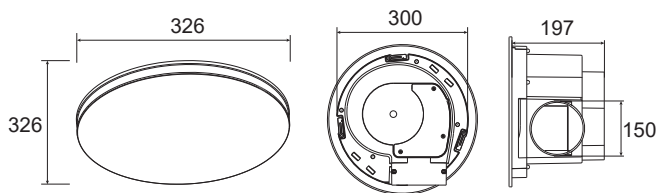

KADO

Kado Lux HiFlow 250 Exhaust Fan Round Matte White

2020344

SPECIFICATIONS

Recommended Use	Domestic, Hotel & Commercial
Material	ABS Plastic/Stainless Steel
Weight	3.4 kg
Exhaust	50w Side Ducted
Air Extraction	378 m³/h
Air Outlet Size	150 mm
Cutout Size	300mm Round
Min Install Depth	220 mm
Electrical Connection	Plug in (plug & lead included)
IP Rating	IPX4

WARRANTY

Warranty - Domestic Use	7 Years
Spare Parts & Labour	24 Months

Please refer to Warranty Page for full Terms and Conditions

*Airbus airflow data may vary depending on style of fascia used.

Dimensions are nominal measurements only.

CLEANING RECOMMENDATIONS:

We recommend the use of soapy water or approved cleaners. This product should not be cleaned with abrasive materials. Damage caused by any improper treatment is not covered by the product warranty. Refer to Warranty Conditions

Disclaimer: Products in this specification manual must by regulation be installed by licensed and registered trade people. The manufacturer/distributor reserves the right to vary specifications or delete models from their range without prior notification. Dimensions are nominal measurements only. Dimensions and set-outs listed are correct at time of publication however the manufacturer/distributor takes no responsibility for printing errors.

Published 04/08/2021

To see the complete Kado range go to www.reece.com.au/bathrooms