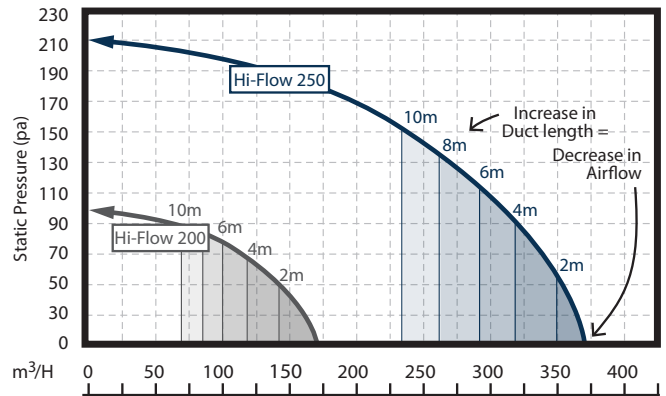

KADO

Kado Lux HiFlow 250 Exhaust Fan Round Matte White

2020344

SPECIFICATIONS

Recommended Use	Domestic, Hotel & Commercial
Material	ABS Plastic/Stainless Steel
Weight	3.4 kg
Exhaust	50w Side Ducted
Air Extraction	378 m³/h
Air Outlet Size	150 mm
Cutout Size	300mm Round
Min Install Depth	220 mm
Electrical Connection	Plug in (plug & lead included)
IP Rating	IPX4

WARRANTY

Warranty - Domestic Use	7 Years
Spare Parts & Labour	24 Months

Please refer to Warranty Page for full Terms and Conditions

*Airbus airflow data may vary depending on style of fascia used.

Dimensions are nominal measurements only.

CLEANING RECOMMENDATIONS:

We recommend the use of soapy water or approved cleaners. This product should not be cleaned with abrasive materials. Damage caused by any improper treatment is not covered by the product warranty. Refer to Warranty Conditions

Disclaimer: Products in this specification manual must by regulation be installed by licensed and registered trade people. The manufacturer/distributor reserves the right to vary specifications or delete models from their range without prior notification. Dimensions are nominal measurements only. Dimensions and set-outs listed are correct at time of publication however the manufacturer/distributor takes no responsibility for printing errors.

Published 04/08/2021

To see the complete Kado range go to www.reece.com.au/bathrooms