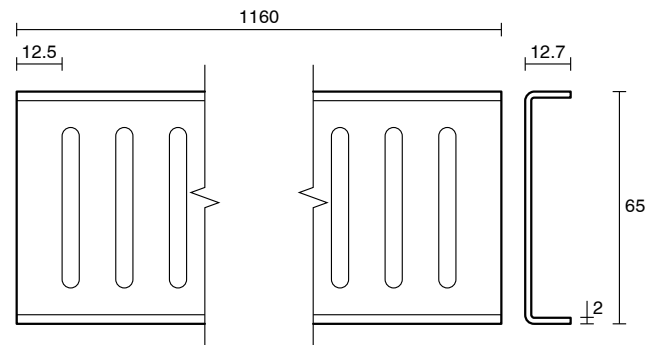

Posh Solus Tile Over Shower Tray with 1160mm Long Rear Stainless Steel Standard Channel (For 2 Wall / Corner Install) 1200mm x 900mm

9512249

SPECIFICATIONS

Recommended Use	Domestic, Hotel & Commercial
Shower Base Colour	Grey
Shower Base Material	SMC
Shower Grate Material	Stainless Steel (316 Grade)
Waste Position	Centre Rear
Shower Base Waste Size	50 mm
Weight of Shower Base	22 kg
Usage	Corner Install

WARRANTY

Warranty - Domestic Use	10 Years
Spare Parts & Labour	12 Months

Please refer to Warranty Page for full Terms and Conditions

Dimensions are nominal measurements only.

CLEANING RECOMMENDATIONS:

We recommend the use of soapy water or approved cleaners. This product should not be cleaned with abrasive materials. Damage caused by any improper treatment is not covered by the product warranty. Refer to Warranty Conditions

Disclaimer: Products in this specification manual must by regulation be installed by licensed and registered trade people. The manufacturer/distributor reserves the right to vary specifications or delete models from their range without prior notification. Dimensions are nominal measurements only. Dimensions and set-outs listed are correct at time of publication however the manufacturer/distributor takes no responsibility for printing errors.

Published 31/07/2023

To see the complete Posh range go to www.reece.com.au