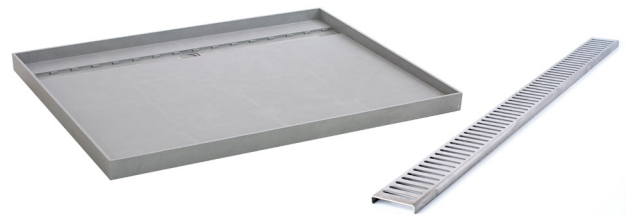

Posh Solus Tile Over Shower Tray with 1160mm Long Rear Stainless Steel Standard Channel (For 2 Wall / Corner Install) 1200mm x 900mm

9512249

SPECIFICATIONS

Recommended Use	Domestic, Hotel & Commercial
Shower Base Colour	Grey
Shower Base Material	SMC
Shower Grate Material	Stainless Steel (316 Grade)
Waste Position	Centre Rear
Shower Base Waste Size	50 mm
Weight of Shower Base	22 kg
Usage	Corner Install

WARRANTY

Warranty - Domestic Use	10 Years
Spare Parts & Labour	12 Months

Please refer to Warranty Page for full Terms and Conditions

Dimensions are nominal measurements only.

CLEANING RECOMMENDATIONS:

We recommend the use of soapy water or approved cleaners. This product should not be cleaned with abrasive materials. Damage caused by any improper treatment is not covered by the product warranty. Refer to Warranty Conditions

Disclaimer: Products in this specification manual must by regulation be installed by licensed and registered trade people. The manufacturer/distributor reserves the right to vary specifications or delete models from their range without prior notification. Dimensions are nominal measurements only. Dimensions and set-outs listed are correct at time of publication however the manufacturer/distributor takes no responsibility for printing errors.

Published 31/07/2023

To see the complete Posh range go to www.reece.com.au