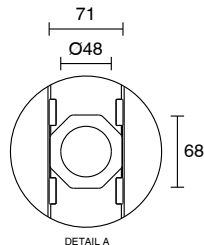

Posh Solus Tile Over Shower Tray with 1160mm Long Rear Stainless Steel Standard Channel (For 2 Wall / Corner Install) 1200mm x 900mm

9512249

SPECIFICATIONS

Recommended Use	Domestic, Hotel & Commercial
Shower Base Colour	Grey
Shower Base Material	SMC
Shower Grate Material	Stainless Steel (316 Grade)
Waste Position	Centre Rear
Shower Base Waste Size	50 mm
Weight of Shower Base	22 kg
Usage	Corner Install

WARRANTY

Warranty - Domestic Use	10 Years
Spare Parts & Labour	12 Months

Please refer to Warranty Page for full Terms and Conditions

Dimensions are nominal measurements only.

CLEANING RECOMMENDATIONS:

We recommend the use of soapy water or approved cleaners. This product should not be cleaned with abrasive materials. Damage caused by any improper treatment is not covered by the product warranty. Refer to Warranty Conditions

Disclaimer: Products in this specification manual must by regulation be installed by licensed and registered trade people. The manufacturer/distributor reserves the right to vary specifications or delete models from their range without prior notification. Dimensions are nominal measurements only. Dimensions and set-outs listed are correct at time of publication however the manufacturer/distributor takes no responsibility for printing errors.

Published 31/07/2023

To see the complete Posh range go to www.reece.com.au