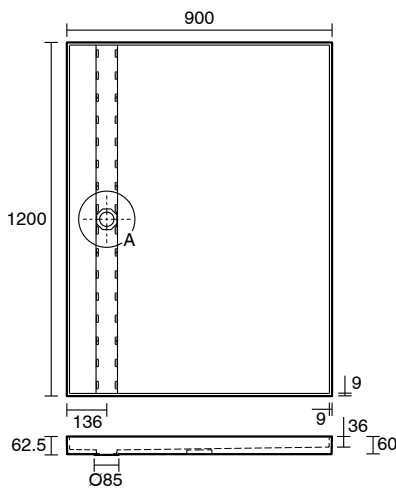

Posh Solus Tile Over Shower Tray with 1160mm Long Rear Stainless Steel Standard Channel (For 2 Wall / Corner Install) 1200mm x 900mm

9512249

SPECIFICATIONS

Recommended Use	Domestic, Hotel & Commercial
Shower Base Colour	Grey
Shower Base Material	SMC
Shower Grate Material	Stainless Steel (316 Grade)
Waste Position	Centre Rear
Shower Base Waste Size	50 mm
Weight of Shower Base	22 kg
Usage	Corner Install

WARRANTY

Warranty - Domestic Use	10 Years
Spare Parts & Labour	12 Months

Please refer to Warranty Page for full Terms and Conditions

Dimensions are nominal measurements only.

CLEANING RECOMMENDATIONS:

We recommend the use of soapy water or approved cleaners. This product should not be cleaned with abrasive materials. Damage caused by any improper treatment is not covered by the product warranty. Refer to Warranty Conditions

Disclaimer: Products in this specification manual must by regulation be installed by licensed and registered trade people. The manufacturer/distributor reserves the right to vary specifications or delete models from their range without prior notification. Dimensions are nominal measurements only. Dimensions and set-outs listed are correct at time of publication however the manufacturer/distributor takes no responsibility for printing errors.

Published 31/07/2023

To see the complete Posh range go to www.reece.com.au