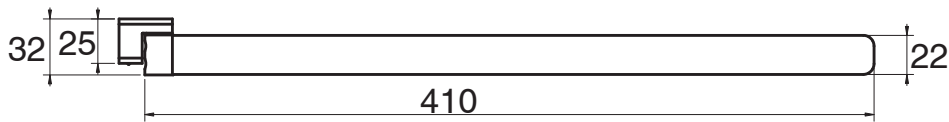

Milli Glance Swivel Towel Bars 430mm Black

9503887

SPECIFICATIONS

Recommended Use	Domestic, Hotel & Commercial
Colour	Matte Black

WARRANTY

Replacement Only - Domestic Use 15 Years

Please refer to Warranty Page for full Terms and Conditions