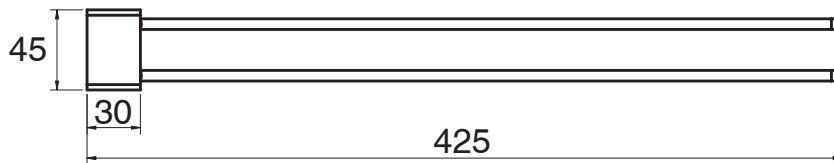

Milli Glance Swivel Towel Bars 430mm Black

9503887

SPECIFICATIONS

Recommended Use	Domestic, Hotel & Commercial
Colour	Matte Black

WARRANTY

Replacement Only - Domestic Use 15 Years

Please refer to Warranty Page for full Terms and Conditions