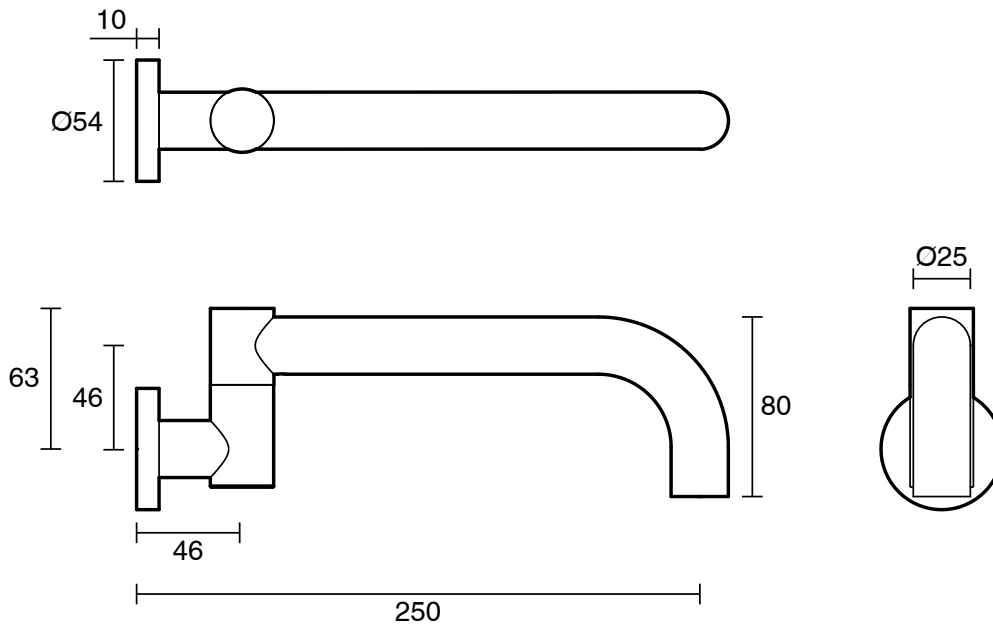

SUSSEX

Sussex Scala Bath Outlet Swivel Curved 250mm LUX PVD Brushed Platinum Gold

2268310

SPECIFICATIONS	
Recommended Use	Residential;Commercial
Colour Finish	Brushed Platinum Gold
Primary Material	Brass
Recommended Pressure Range	150 - 500 kPa as per AS3500
Max Continuous Working Temperature (deg C)	65
Min Continuous Working Temperature (deg C)	1
WARRANTY	
Residential Use (Years)	40
Commercial Use (Years)	10
<i>Please refer to Sussex Warranty page for full Terms and Conditions</i>	

Disclaimer: Products in this specification manual must by regulation be installed by licensed and registered trade people. The manufacturer/distributor reserves the right to vary specifications or delete models from their range without prior notification. Dimensions are nominal measurements only. Dimensions and set-outs listed are correct at time of publication however the manufacturer/distributor takes no responsibility for printing errors.