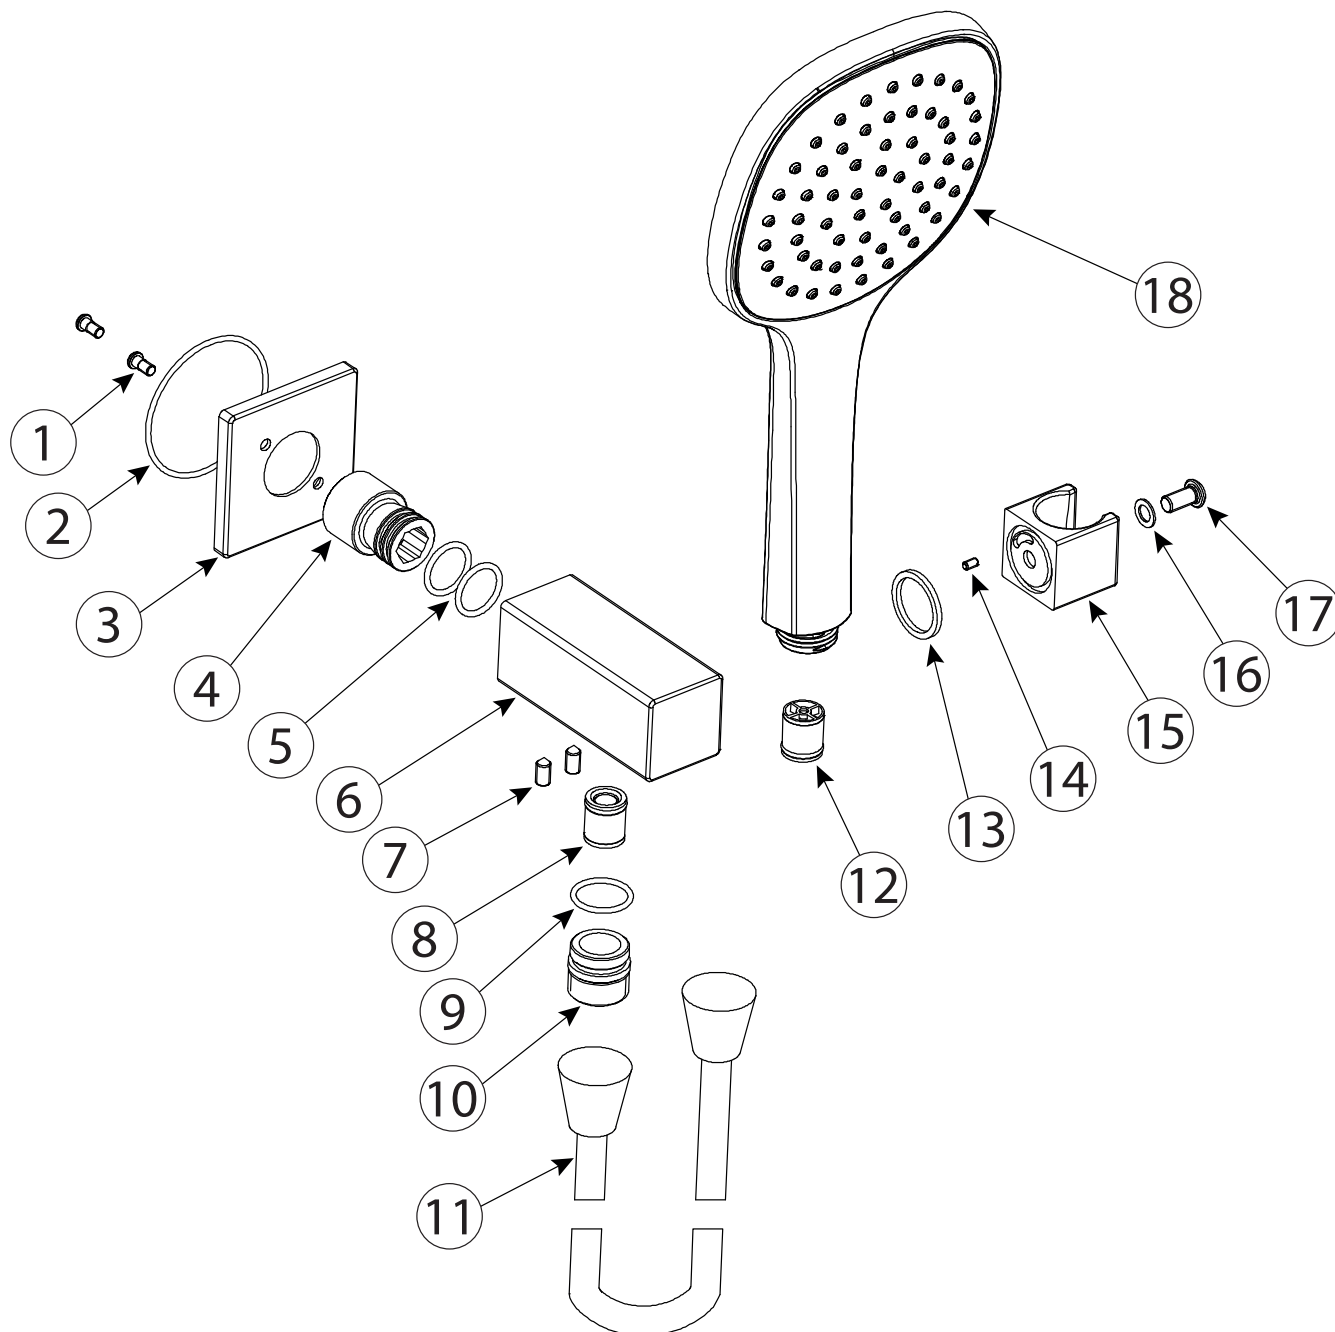

m i z u

**Mizu Bloc MK2 Handshower with Wall Bracket
1 Function Chrome (3*)**

Number	Part
1	Screw M4 x 8
2	O-Ring
3	Base
4	Wall Lug Adaptor
5	O-Ring
6	Wall Bracket
7	Set Screw
8	Check Valve
9	O-Ring

10	Bottom Water Outlet
11	Shower Hose
12	Flow Regulator & Check Valve
13	Friction Ring
14	Screw M3 x 5
15	Handshower Holder
16	Washer
17	Screw M6 x 12
18	Handshower