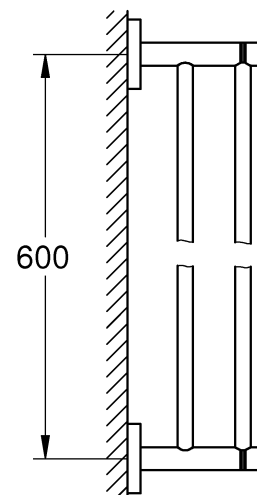

ESSENTIALS ACCESSORIES
600MM DOUBLE TOWEL RAIL
MODEL #40802A01

Pure Freude
an Wasser

Product Specifications

Product Description:

Essentials
Double Towel Rail

material: metal 654 mm (drilling length 600 mm)
concealed fastening
GROHE StarLight brushed hard graphite finish