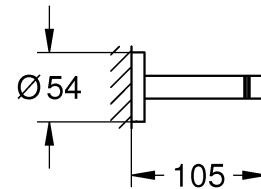

ESSENTIALS ACCESSORIES
600MM DOUBLE TOWEL RAIL
MODEL #40802A01

Pure Freude
an Wasser

Product Specifications

Product Description:

Essentials
Double Towel Rail

material: metal 654 mm (drilling length 600 mm)
concealed fastening
GROHE StarLight brushed hard graphite finish